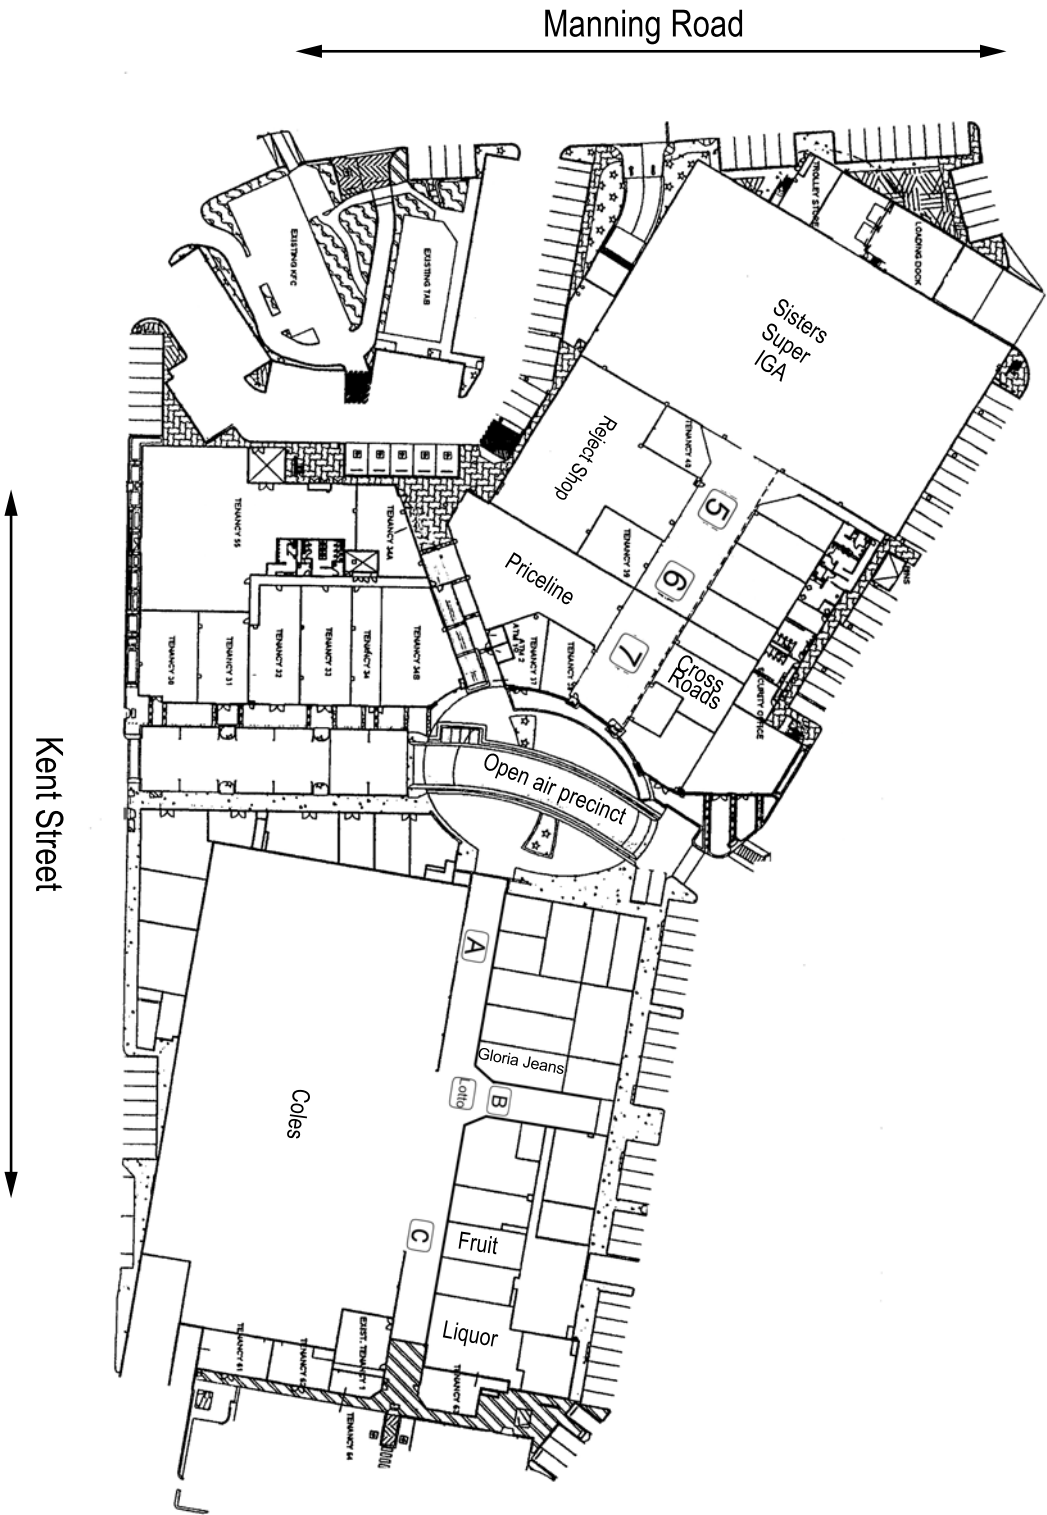

# Waterford Plaza

Manning Road  
Karrawarra

### Basic Pricing Information

- Area A 2m x 2m \$660.00 pw No power
- Area B 2m x 2m \$660.00 pw No power
- Area C 2m x 2m \$660.00 pw No power
- Area 5 4m x 2m \$660.00 pw No power
- Area 6 4m x 2m \$660.00 pw No power
- Area 7 4m x 2m \$660.00 pw No power

Maximum height 1.5m all sites  
 Sites shown are not to scale and are  
 for identification purposes only  
 Prices include GST and are subject  
 to change without notice

Updated 1/11/2011