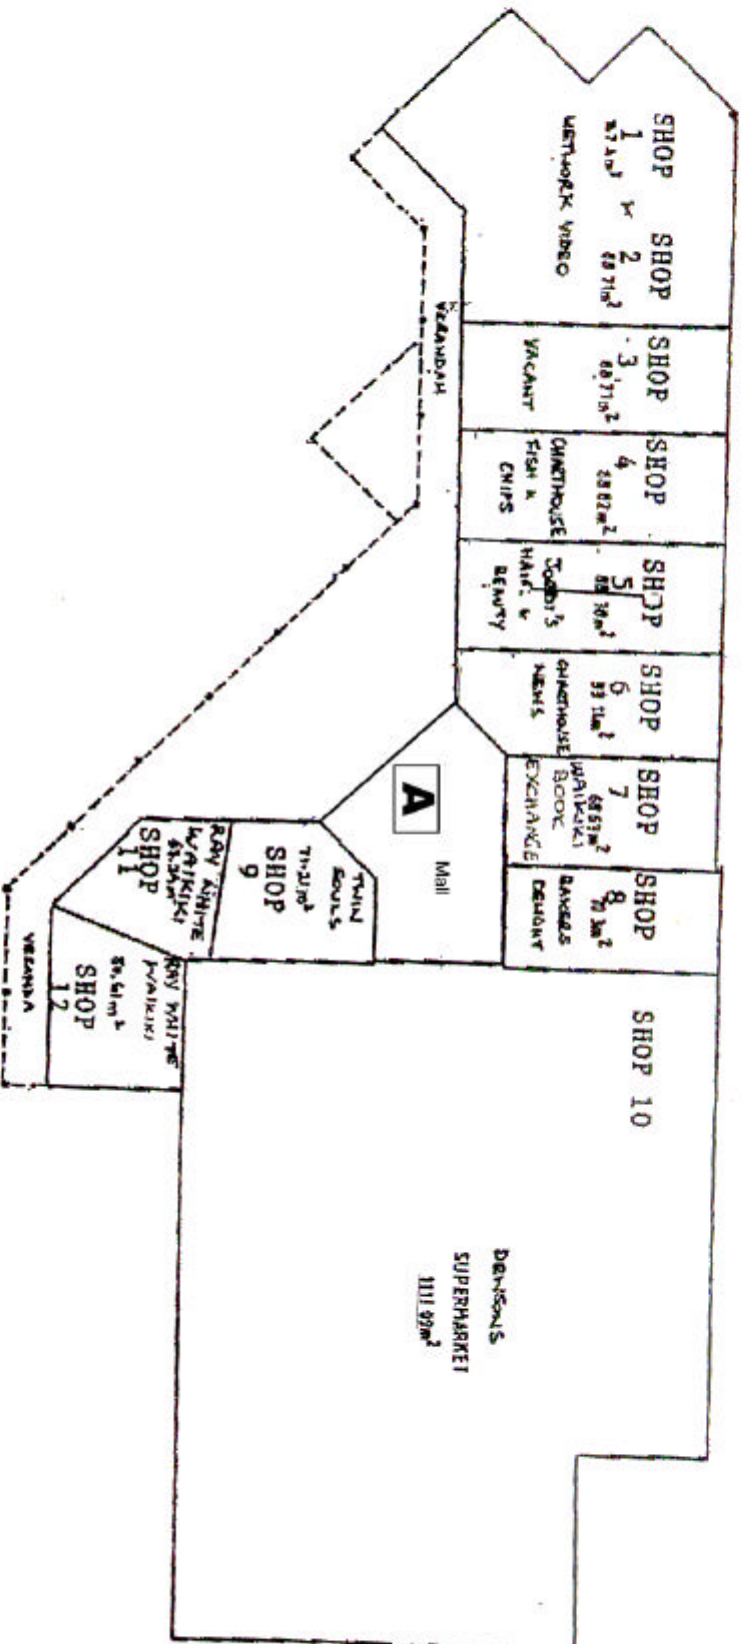

# STARGATE CHARTHOUSE SHOPPING CENTRE

78-86 Charthouse Road  
WAIKIKI

Area A: 2m x 1m \$55 per day  
Not powered, No vehicles