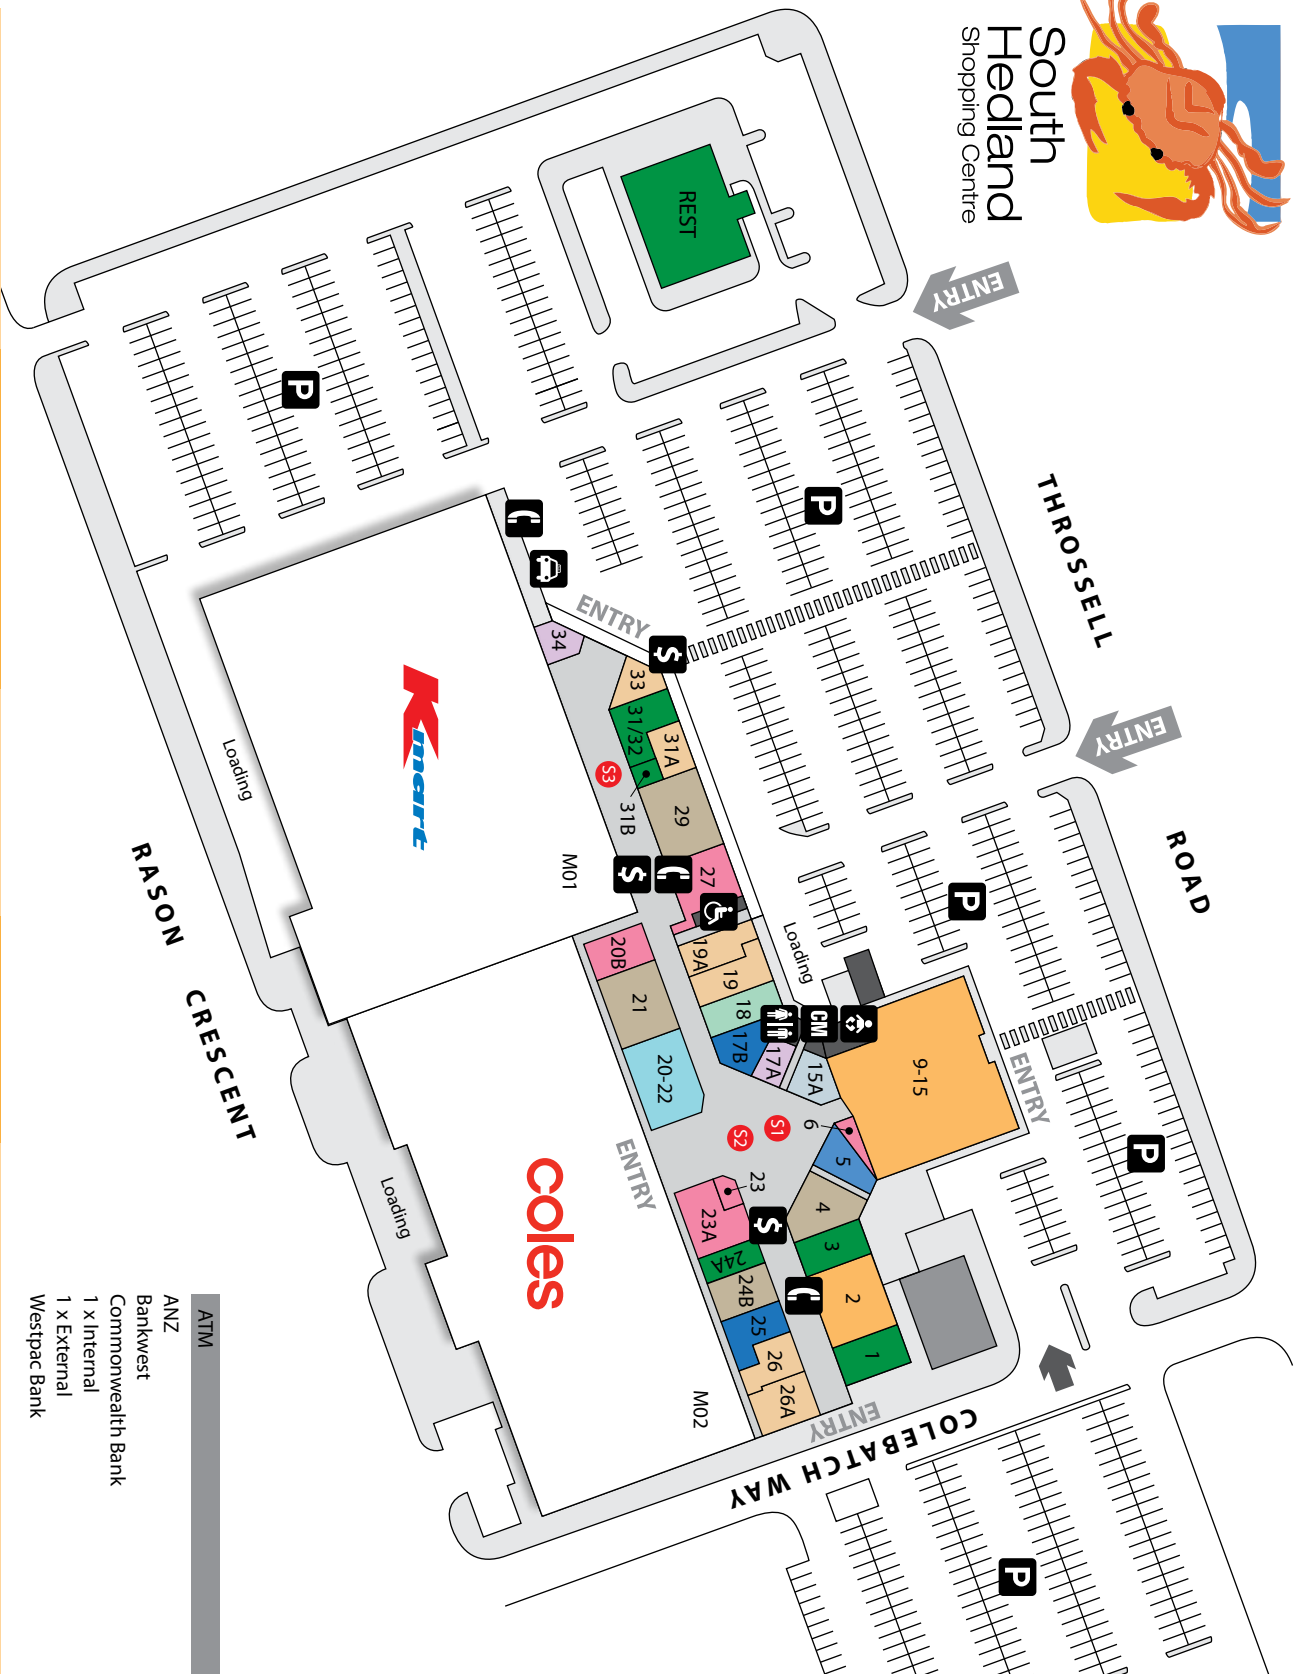

- ATM
- ANZ
- Bankwest
- Commonwealth Bank
- 1 x Internal
- 1 x External
- Westpac Bank

MAJORS

- M02 Coles
- M01 Kmart

APPAREL

- 23 Bright Eyes Sunglasses
- 27 Ed Harry
- 208 Just Jeans
- 23A Stingaz Surf and Skate
- 6 Zagnits

FOOD CATERING

- 1 Ayeshas Café
- 3 Cruisers Café
- 31B Frogs Gelato
- REST McDonalds
- 31/32 Murrfin Break
- 24A Sunwonder Health Foods

GENERAL RETAIL

- 20/22 South Hedland Better Health Pharmacy

HOMEWARES

- 9-15 Lils Retravision
- 2 Thingz Gifts

JEWELLERY

- 34 Artisan Jewellery
- 17A Prouds

LEISURE

- 24B EB Games
- 21 Pilbara Photographics
- 29 South Hedland Newsagency
- 4 Tax

NON-RETAIL

- 19A Barry Haase Offices
- 26 Big Sky Credit Union
- 19 Fortescue Metals Group
- 33 Goldfinch Black Public Accountant
- 31A ITP
- 26A Tom Stephens Offices

OTHER RETAIL

- 18 Auto Pro

RETAIL SERVICES

- 25 Luke Paul For Hair
- 17B OPSM

TRADING HOURS - SPECIALTIES:

Mon - Wed & Fri	8.30am - 5.30pm
Thursday	8.30am - 9.00pm
Saturday	8.30am - 5.00pm
Sunday	10.00am - 2.00pm

TRADING HOURS

COLES:	Mon - Sun	7.00am - 7.00pm
	Thur	7.00am - 9.00pm
KMART:	Mon - Sun	8.00am - 6.00pm
	Thur	8.00am - 9.00pm

GLA

Kmart	6,517m²
Coles	4,698m²
Specialty	4,112m²
Total	15,327m²

CAR PARKING

Total Carparks	1106

- Toilets
- Disabled Toilet
- Parents Room
- Phone
- ATM
- Taxi Rank
- Centre Mgmt
- Casual Leasing

Throssell Road SOUTH HEDLAND WA 6722
TEL (08) 9269 5900 - FAX (08) 9269 5999
PO Box 7421 Cluisters Square Perth WA 6850
Leasing: 04-58 192 867 Patrick O'Neill