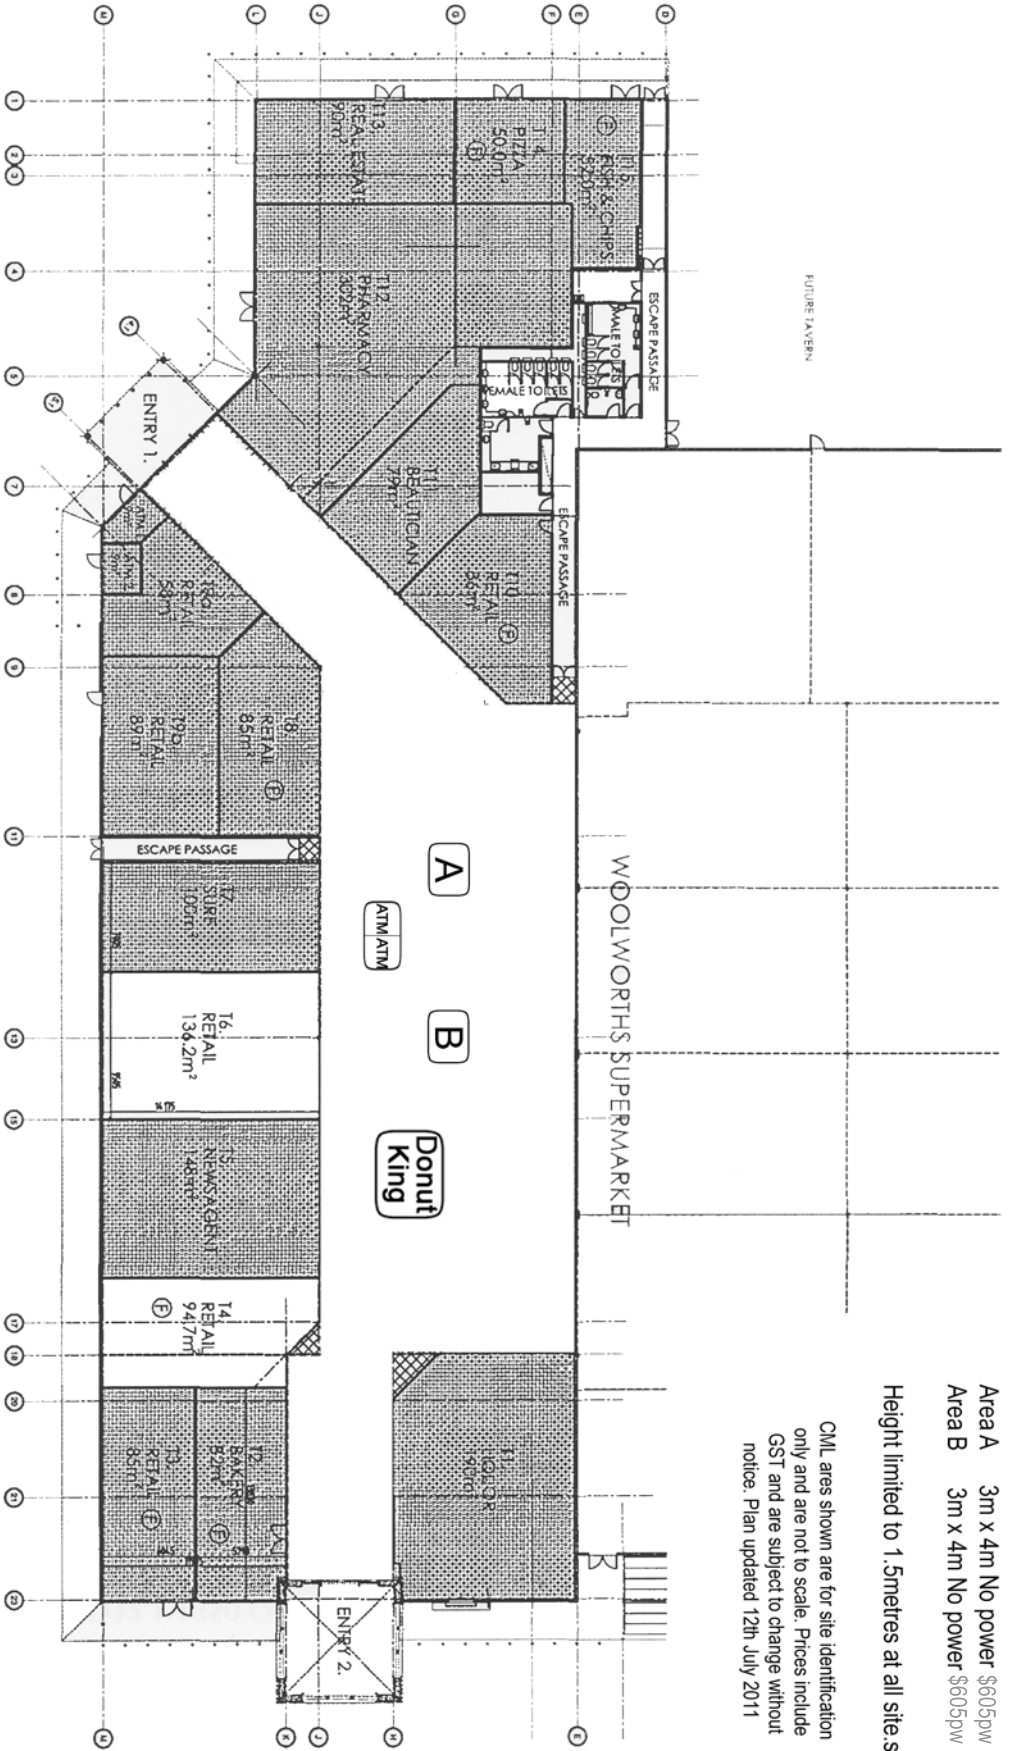

BASIC PRICING INFORMATION

Area A 3m x 4m No power \$605pw
 Area B 3m x 4m No power \$605pw

Height limited to 1.5metres at all sites

CML areas shown are for site identification only and are not to scale. Prices include GST and are subject to change without notice. Plan updated 12th July 2011

SECRET HARBOUR DISTRICT SHOPPING CENTRE