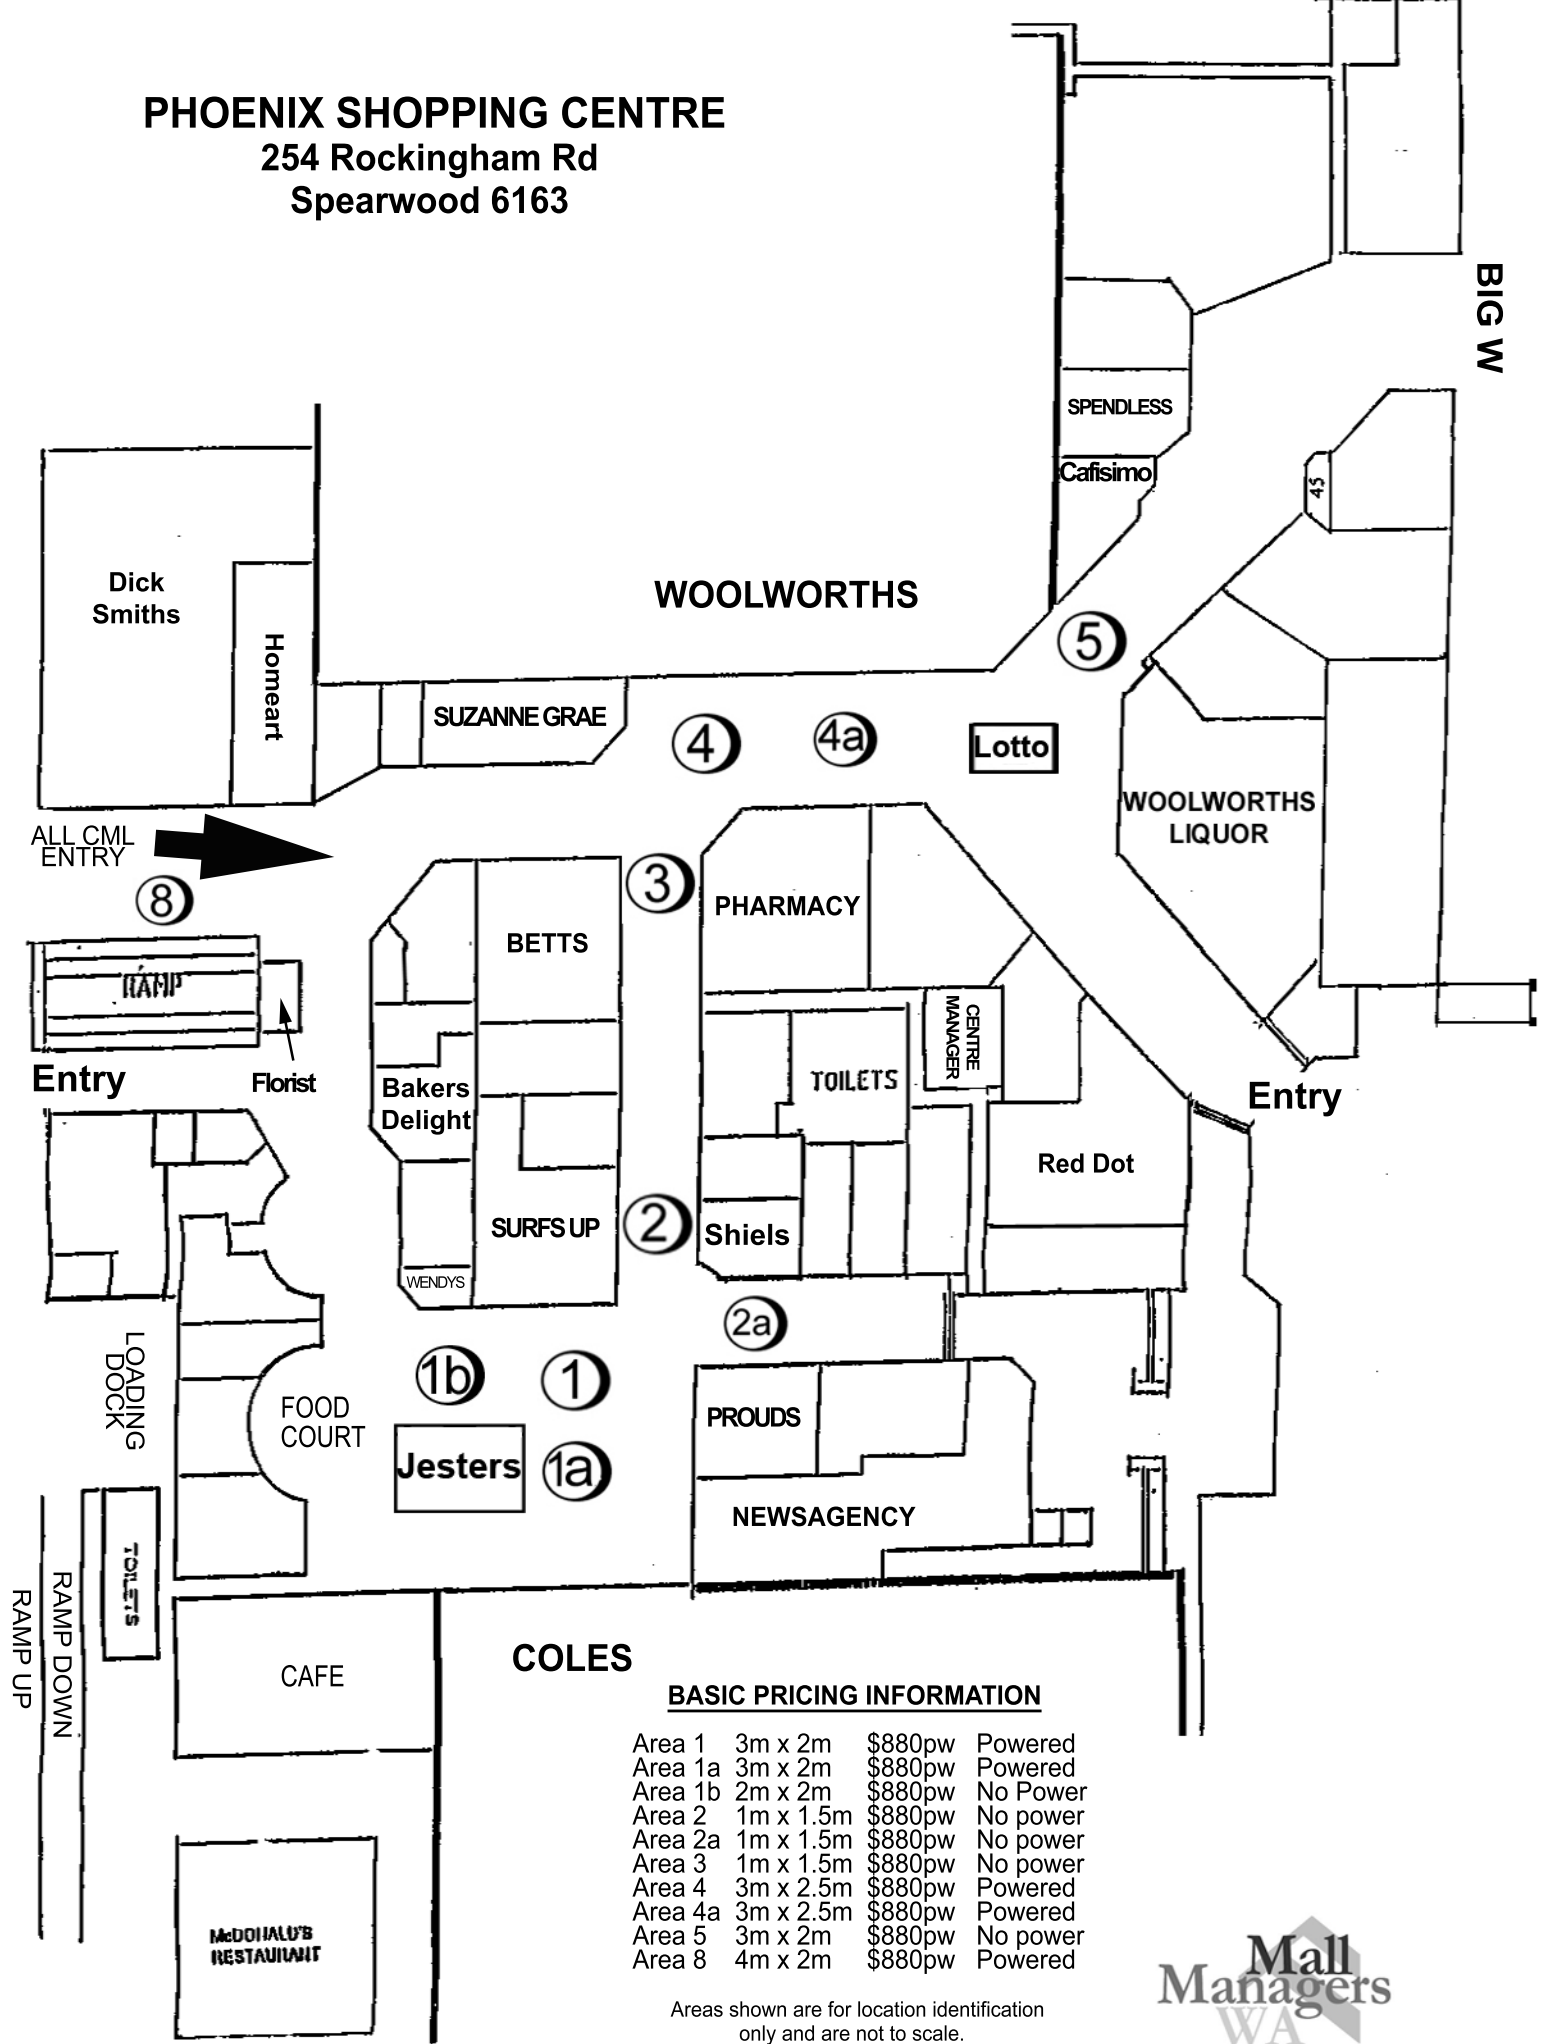

PHOENIX SHOPPING CENTRE

254 Rockingham Rd
Spearwood 6163

BASIC PRICING INFORMATION

Area 1	3m x 2m	\$880pw	Powered
Area 1a	3m x 2m	\$880pw	Powered
Area 1b	2m x 2m	\$880pw	No Power
Area 2	1m x 1.5m	\$880pw	No power
Area 2a	1m x 1.5m	\$880pw	No power
Area 3	1m x 1.5m	\$880pw	No power
Area 4	3m x 2.5m	\$880pw	Powered
Area 4a	3m x 2.5m	\$880pw	Powered
Area 5	3m x 2m	\$880pw	No power
Area 8	4m x 2m	\$880pw	Powered

Areas shown are for location identification only and are not to scale.

Prices include GST and are subject to change without notice.

Updated 17/06/10

Mall
Managers
WA