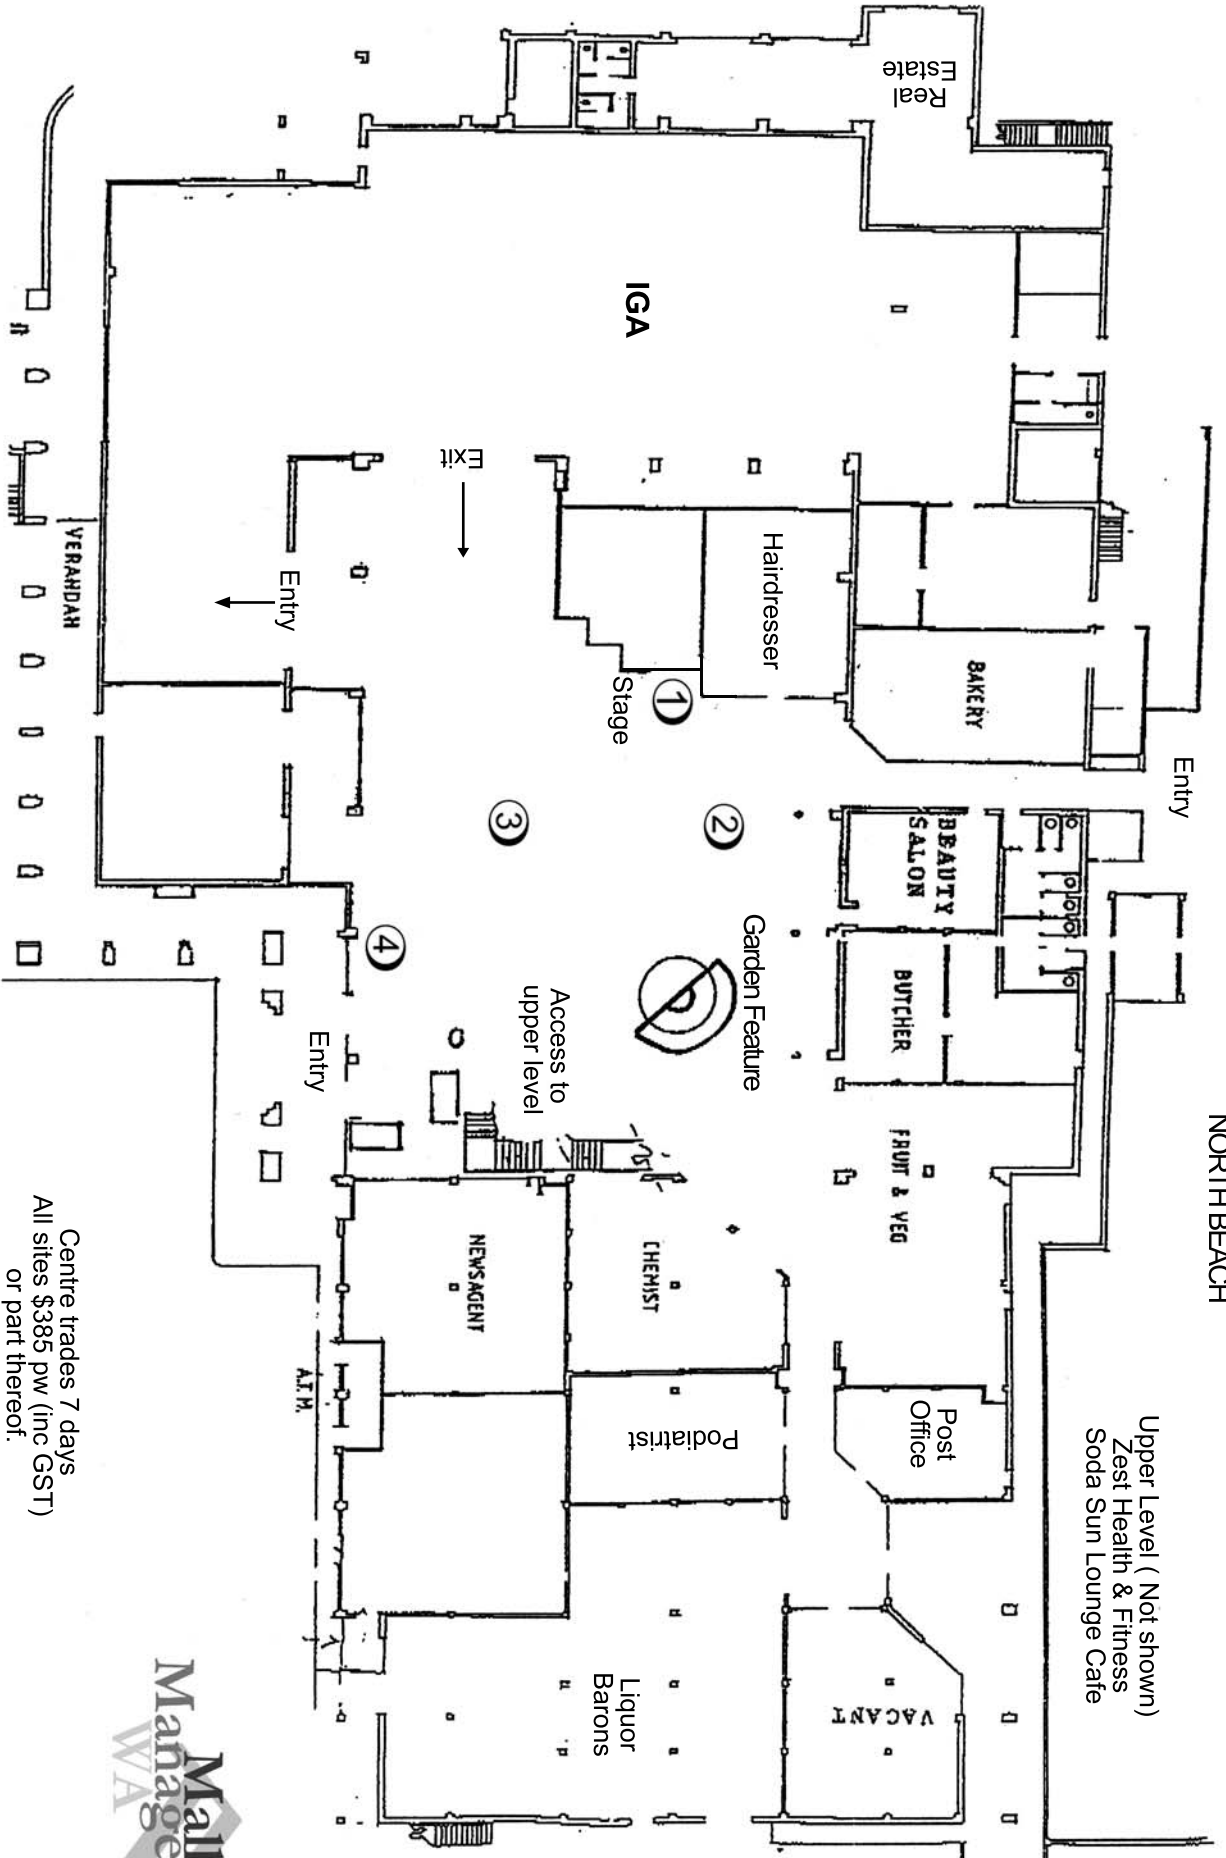

NORTH BEACH SHOPPING CENTRE
 1 NORTH BEACH ROAD
 NORTH BEACH

Upper Level (Not shown)
 Zest Health & Fitness
 Soda Sun Lounge Cafe

Centre trades 7 days
 All sites \$385 pw (inc GST)
 or part thereof.

Updated 2/2/2010