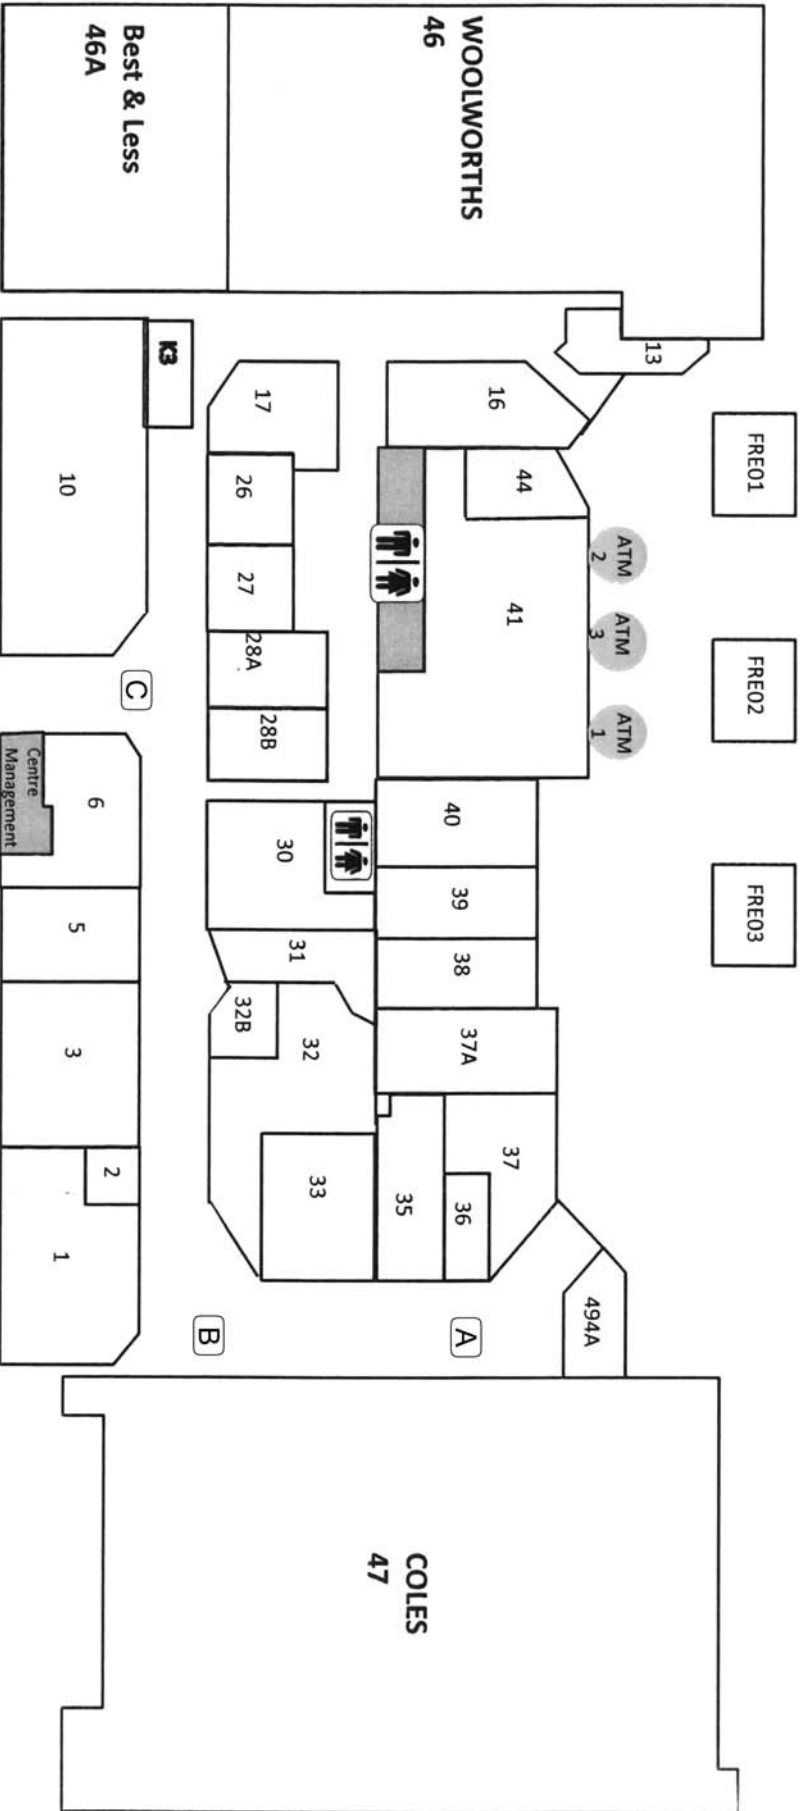

NORANDA SHOPPING VILLAGE

CASUAL MALL LEASING SITES

FRE01

FRE02

FRE03

ATM 2
ATM 3
ATM 1

Restroom

Restroom

Restroom

- MAJORS**
 - 46 Woolworths
 - 47 Coles
- MINI MAJORS**
 - 10 Red Dot
 - 46A Best & Less
- FRESH FOOD**
 - 3 Noranda Fresh
 - 5 Noranda Meats
 - 33 Noranda Patisserie & Bakery
 - 38 Bakers Delight
- HAIR & BEAUTY**
 - 16 Absolutely Beautiful
 - 288 Da Vinci Hair Studio

- CAFE/RESTAURANT**
 - 6 Espresso
 - 39 Jamocca
- WOMEN'S FASHION**
 - 17 Noranda Boutique
- FOOTWEAR**
 - 30 Shoes 4 Less
- GIFTS & HOMEWARES**
 - 44A Cherry Lane Flowers
- TAKEAWAY**
 - 37 Wok in a Box
 - 37A Pizza Hut
 - 40 Subway
 - FRE03 Red Rooster