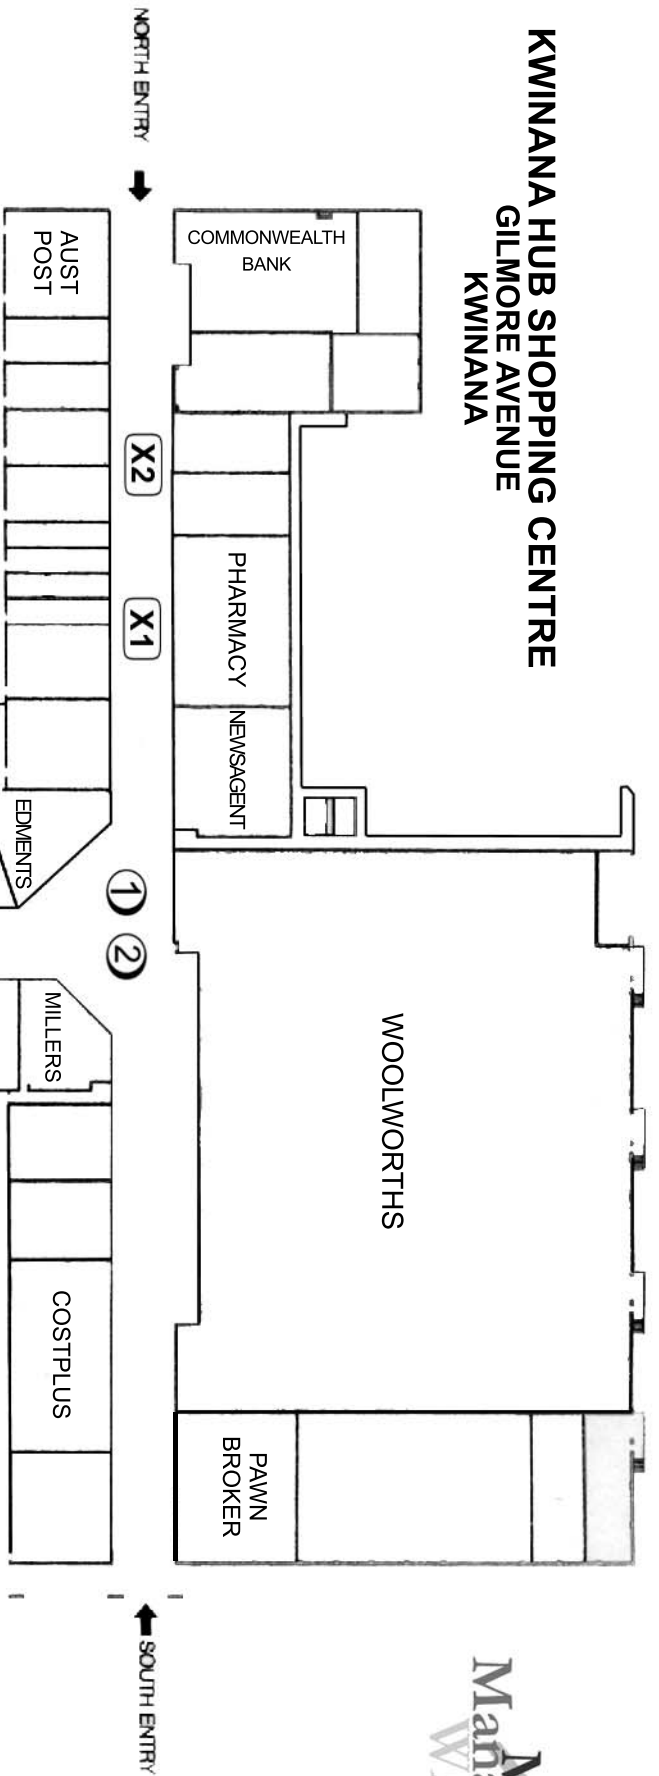

KWINANA HUB SHOPPING CENTRE GILMORE AVENUE KWINANA

BASIC PRICING INFORMATION

- 1 3.0m x 4.0m \$770pw powered
- 2 3.0m x 2.0m \$770pw no power
- 3 3.0m x 2.0m \$770pw powered
- 4 3.0m x 2.0m \$770pw powered
- 5 4.0m x 3.0m \$770pw powered
- 6 4.0m x 3.0m \$770pw powered
- 7 10.0m x 5.0m \$770pw no power
- 8 2.0m x 2.0m \$770pw no power
- X1 3.0m x 2.0m \$770pw no power
- X2 3.0m x 2.0m \$770pw no power

Areas shown are for location identification only and are not to scale.

All prices are inclusive of GST and are subject to change without notice.
Updated 11/6/2010.

GILMORE AVENUE