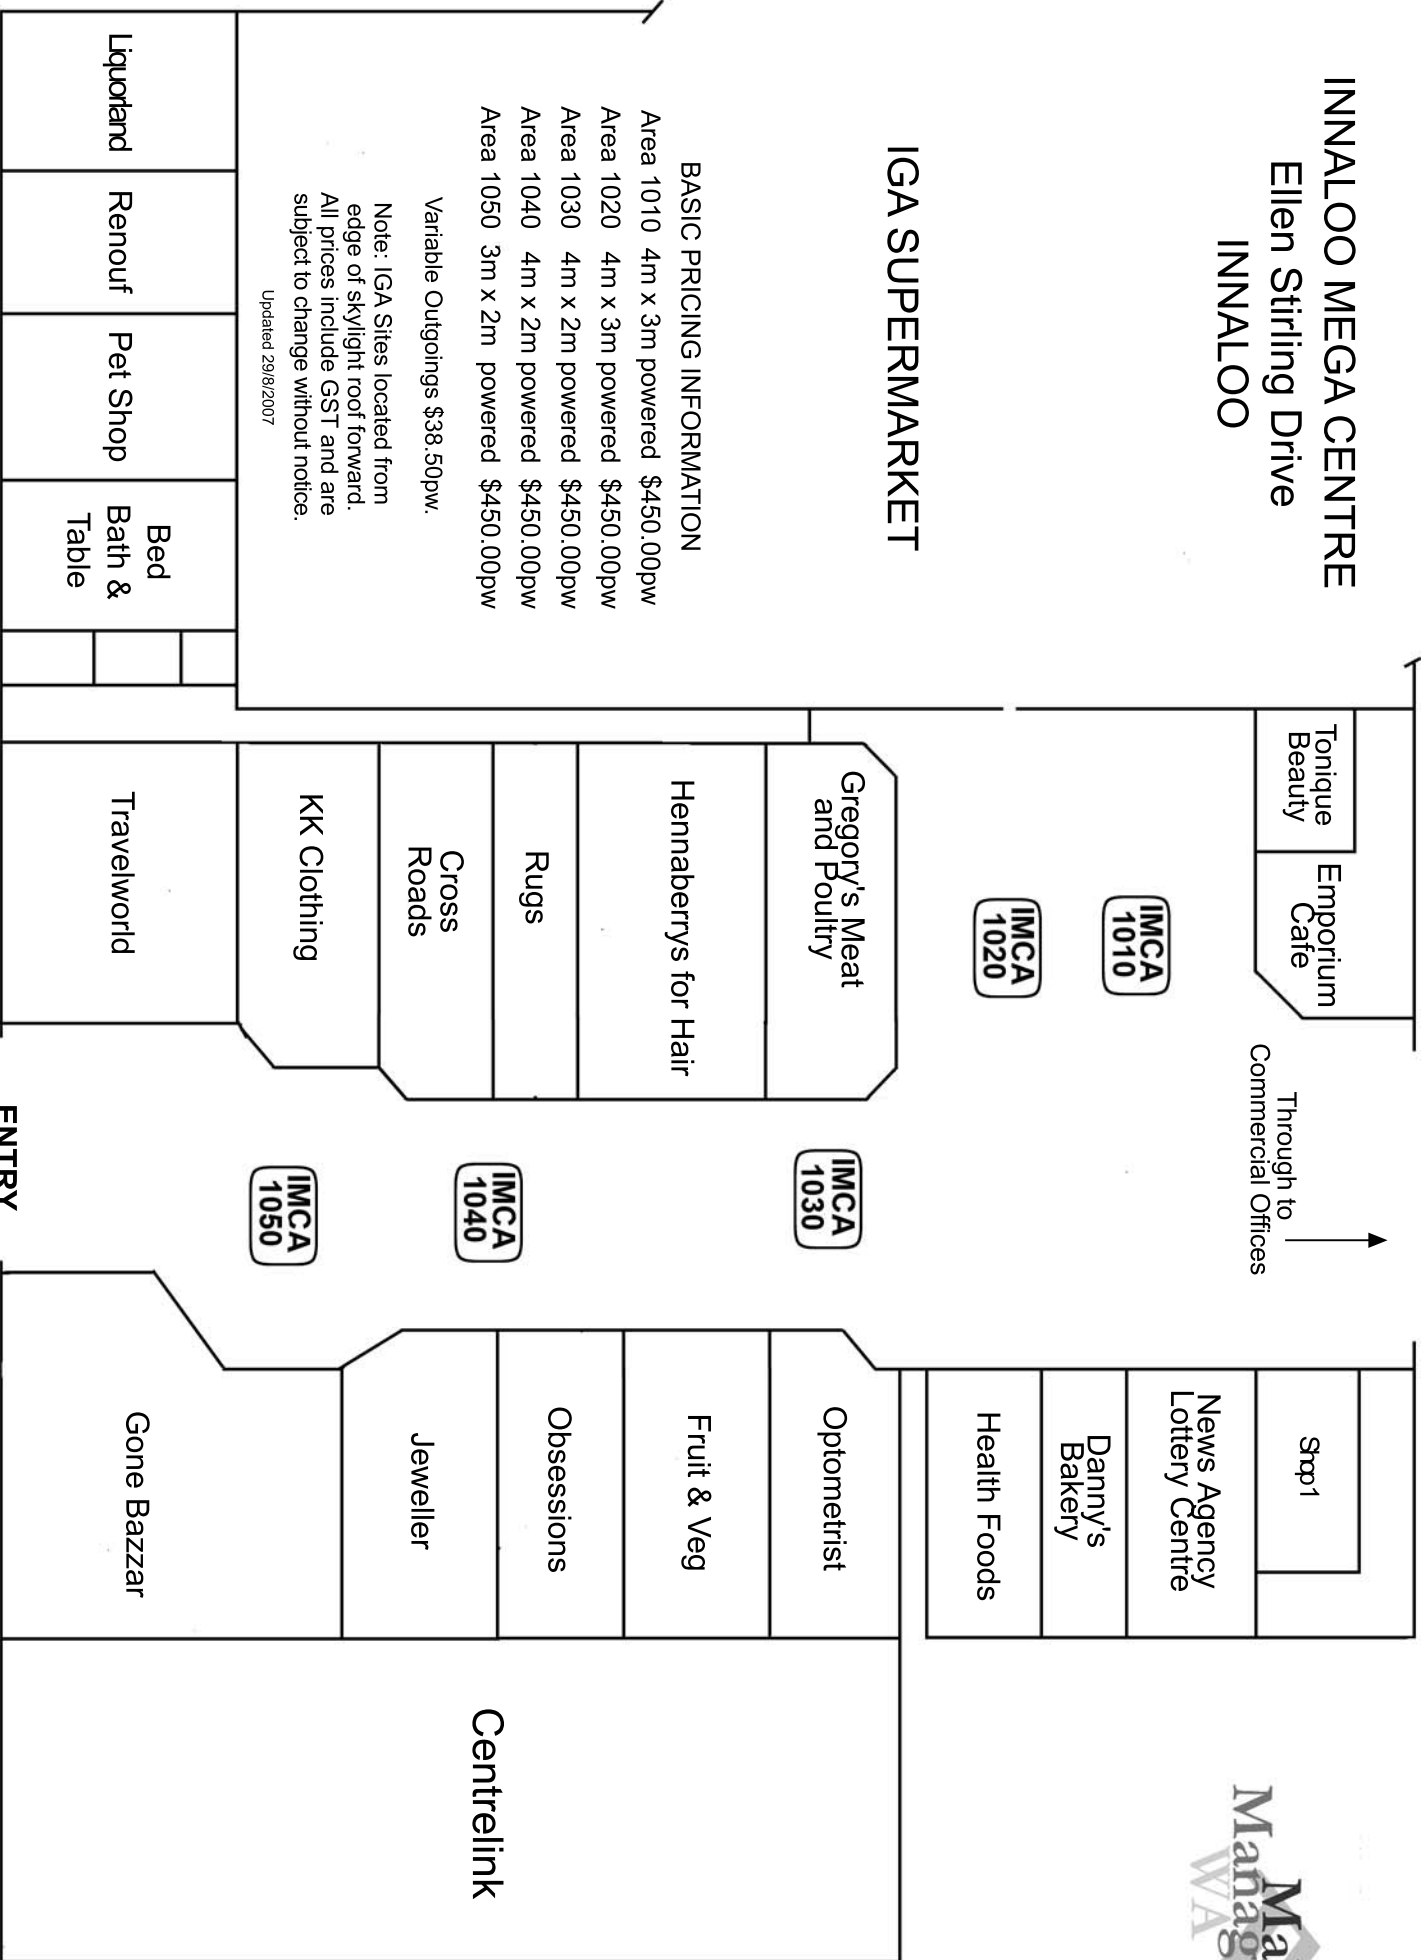

INNALOO MEGA CENTRE
 Ellen Stirling Drive
 INNALOO

IGA SUPERMARKET

BASIC PRICING INFORMATION

- Area 1010 4m x 3m powered \$450.00pw
- Area 1020 4m x 3m powered \$450.00pw
- Area 1030 4m x 2m powered \$450.00pw
- Area 1040 4m x 2m powered \$450.00pw
- Area 1050 3m x 2m powered \$450.00pw

Variable Outgoings \$38,50pw.

Note: IGA Sites located from edge of skylight roof forward. All prices include GST and are subject to change without notice.

Updated 29/8/2007

ELLEN STIRLING DRIVE ↘

ENTRY