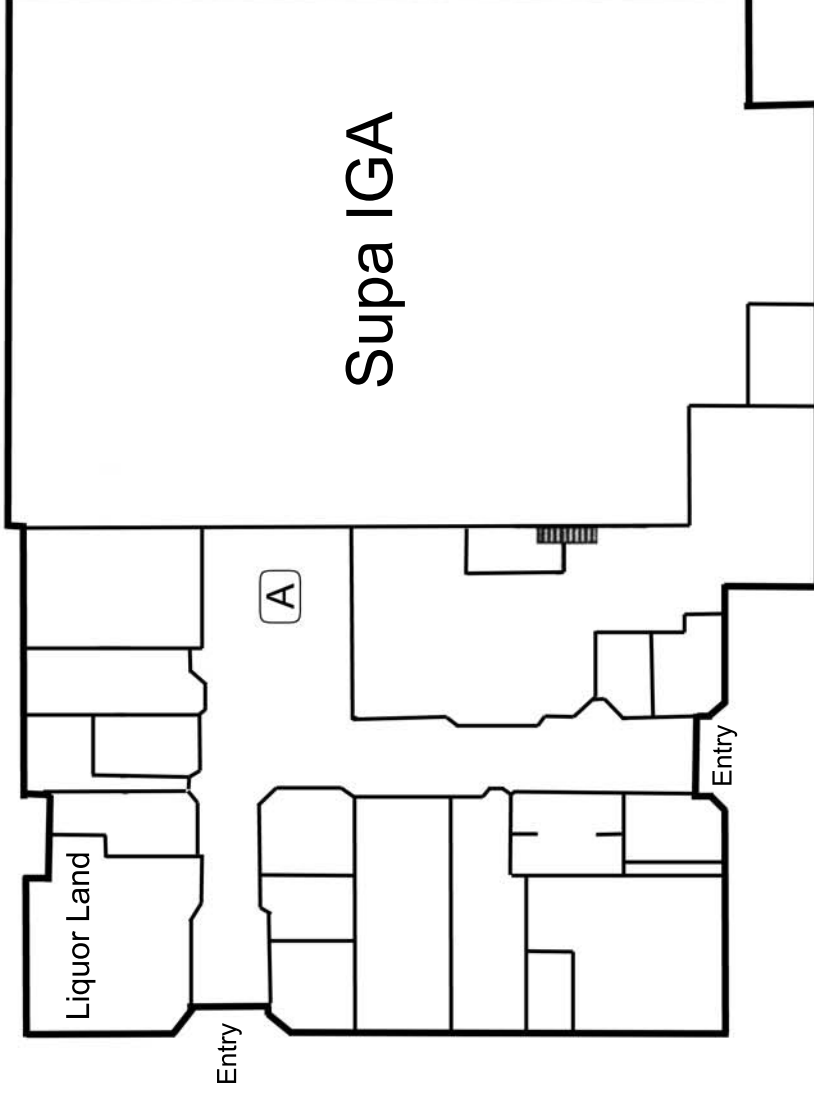

Primewest Gwelup Shopping Centre

707 North Beach Road, Gwelup

Area A: 3m x 2m \$770.00
Power available from ceiling

All Prices include GST and are
subject to Change without notice

Areas shown are for location purposes
only and are not to scale