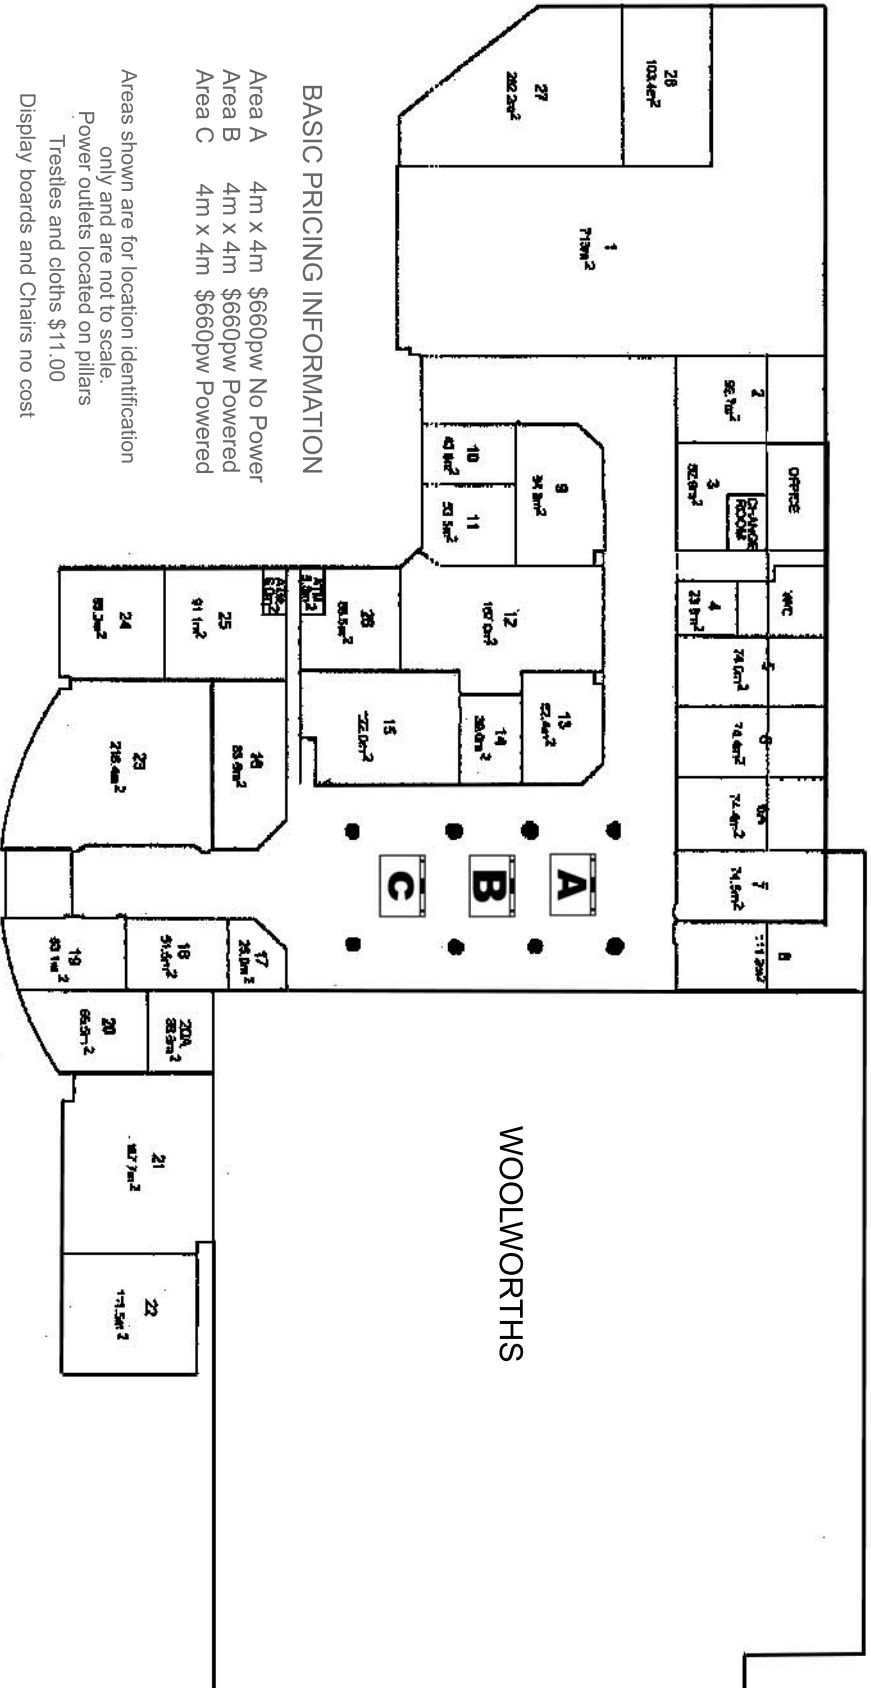

DOG SWAMP SHOPPING CENTRE
6 WANNEROO ROAD
YOKINE 6060

BASIC PRICING INFORMATION

- Area A 4m x 4m \$660pw No Power
- Area B 4m x 4m \$660pw Powered
- Area C 4m x 4m \$660pw Powered

Areas shown are for location identification only and are not to scale.

Power outlets located on pillars

Trestles and cloths \$11.00

Display boards and Chairs no cost

Prices include GST and are subject to change without notice.

Information current as at 17/9/2008