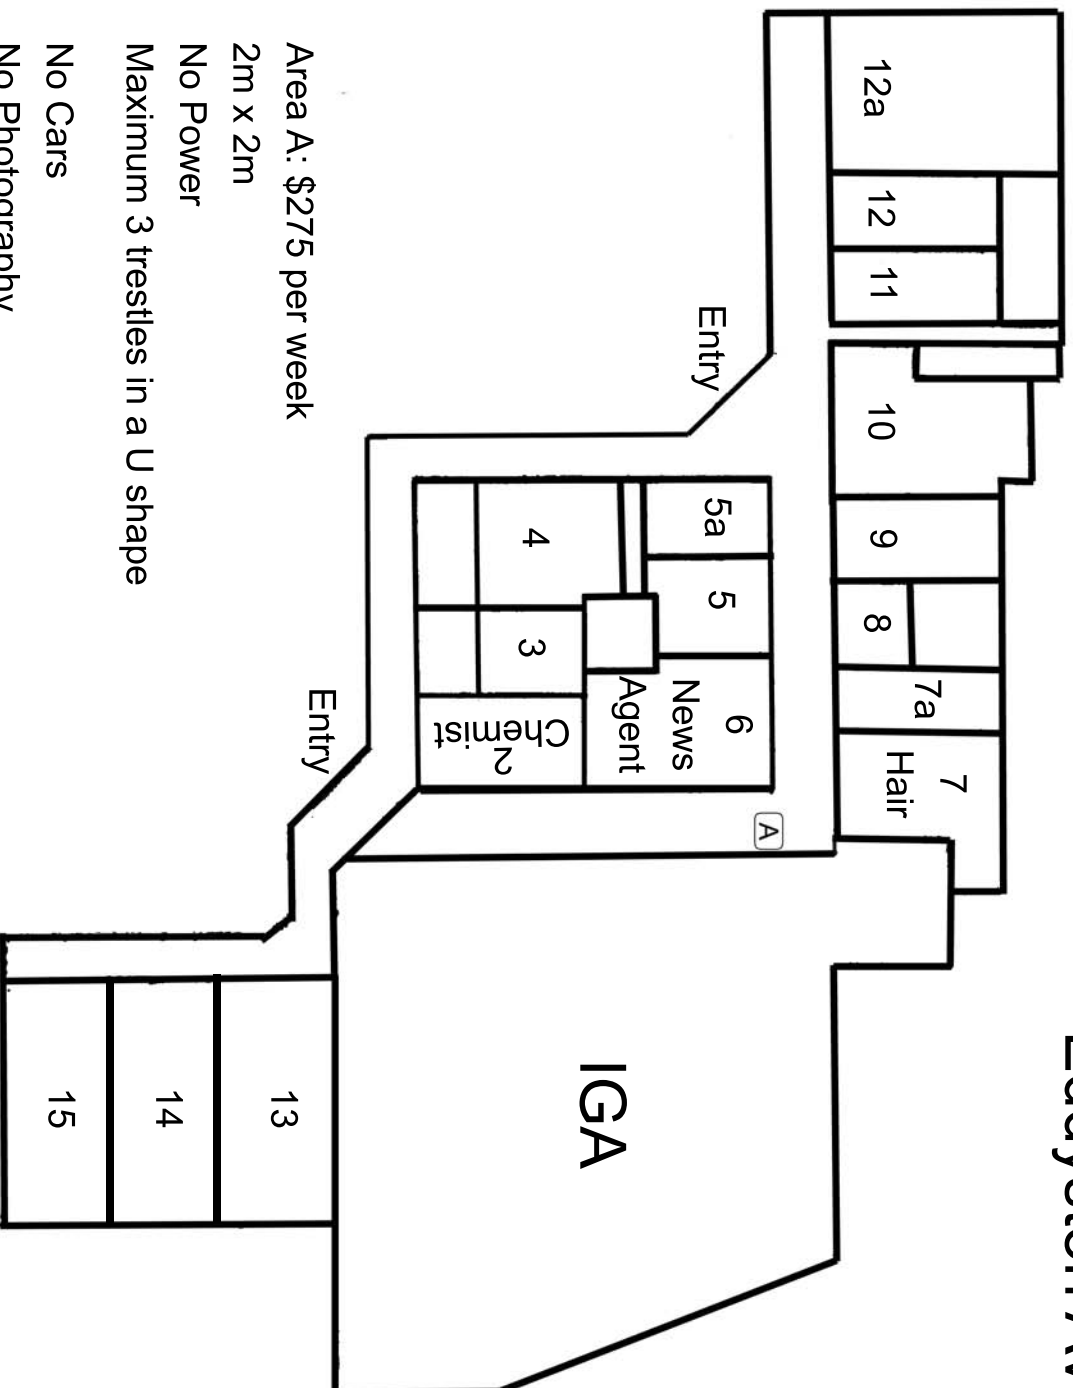

Craigie Plaza Eddyston Avenue, Craigie 6025

- Area A: \$2775 per week
- 2m x 2m
- No Power
- Maximum 3 trestles in a U shape
- No Cars
- No Photography

All prices are inclusive of GST and subject to change. _____
Areas shown are for location purposes only and are not to scale