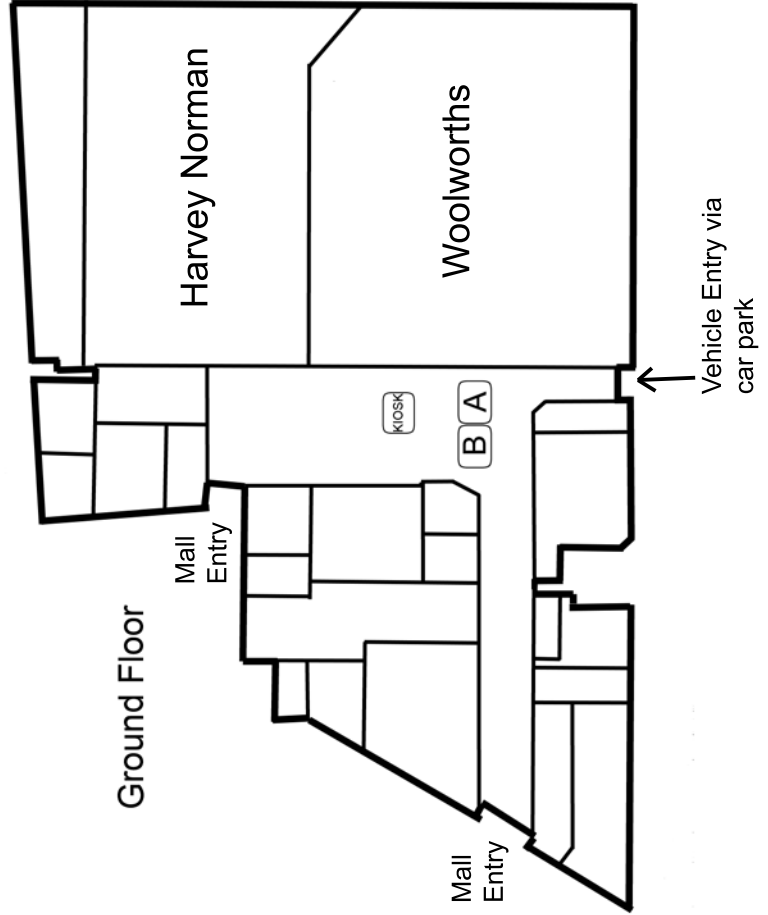

# Cottesloe Central Shopping Centre

460 Stirling Highway, Peppermint Grove

Area A: 3m x 3m Powered \$880.00  
 Area B: 3m x 3m Powered \$880.00

Maximum height for casual displays must not exceed 1.5m

All prices include GST and are subject to change without notice

Areas shown are for location purposes only and are not to scale