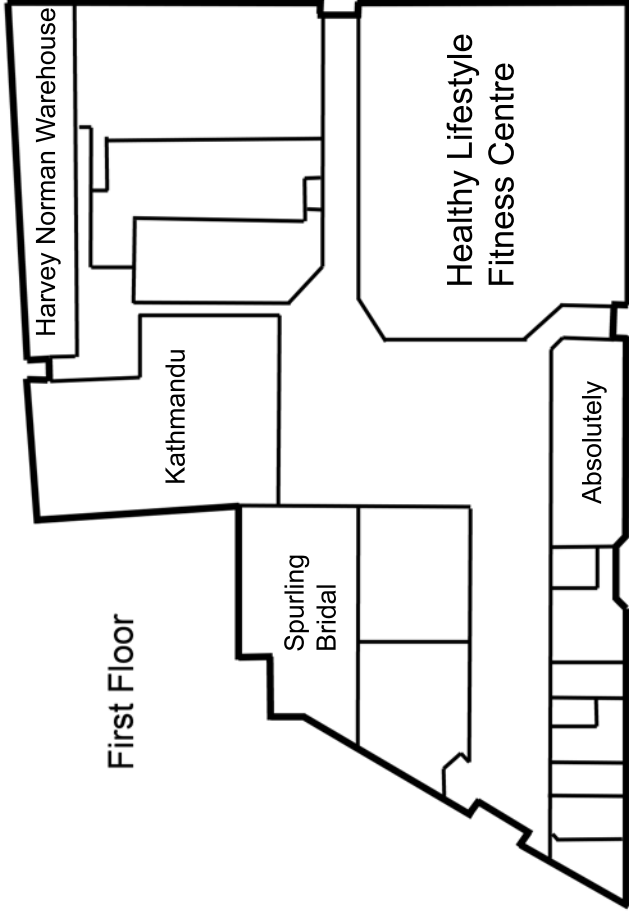

# Cottesloe Central Shopping Centre

460 Stirling Highway, Peppermint Grove

Area A: 3m x 3m Powered \$880.00  
 Area B: 3m x 3m Powered \$880.00

Maximum height for casual displays must not exceed 1.5m

All prices include GST and are subject to change without notice

Areas shown are for location purposes only and are not to scale