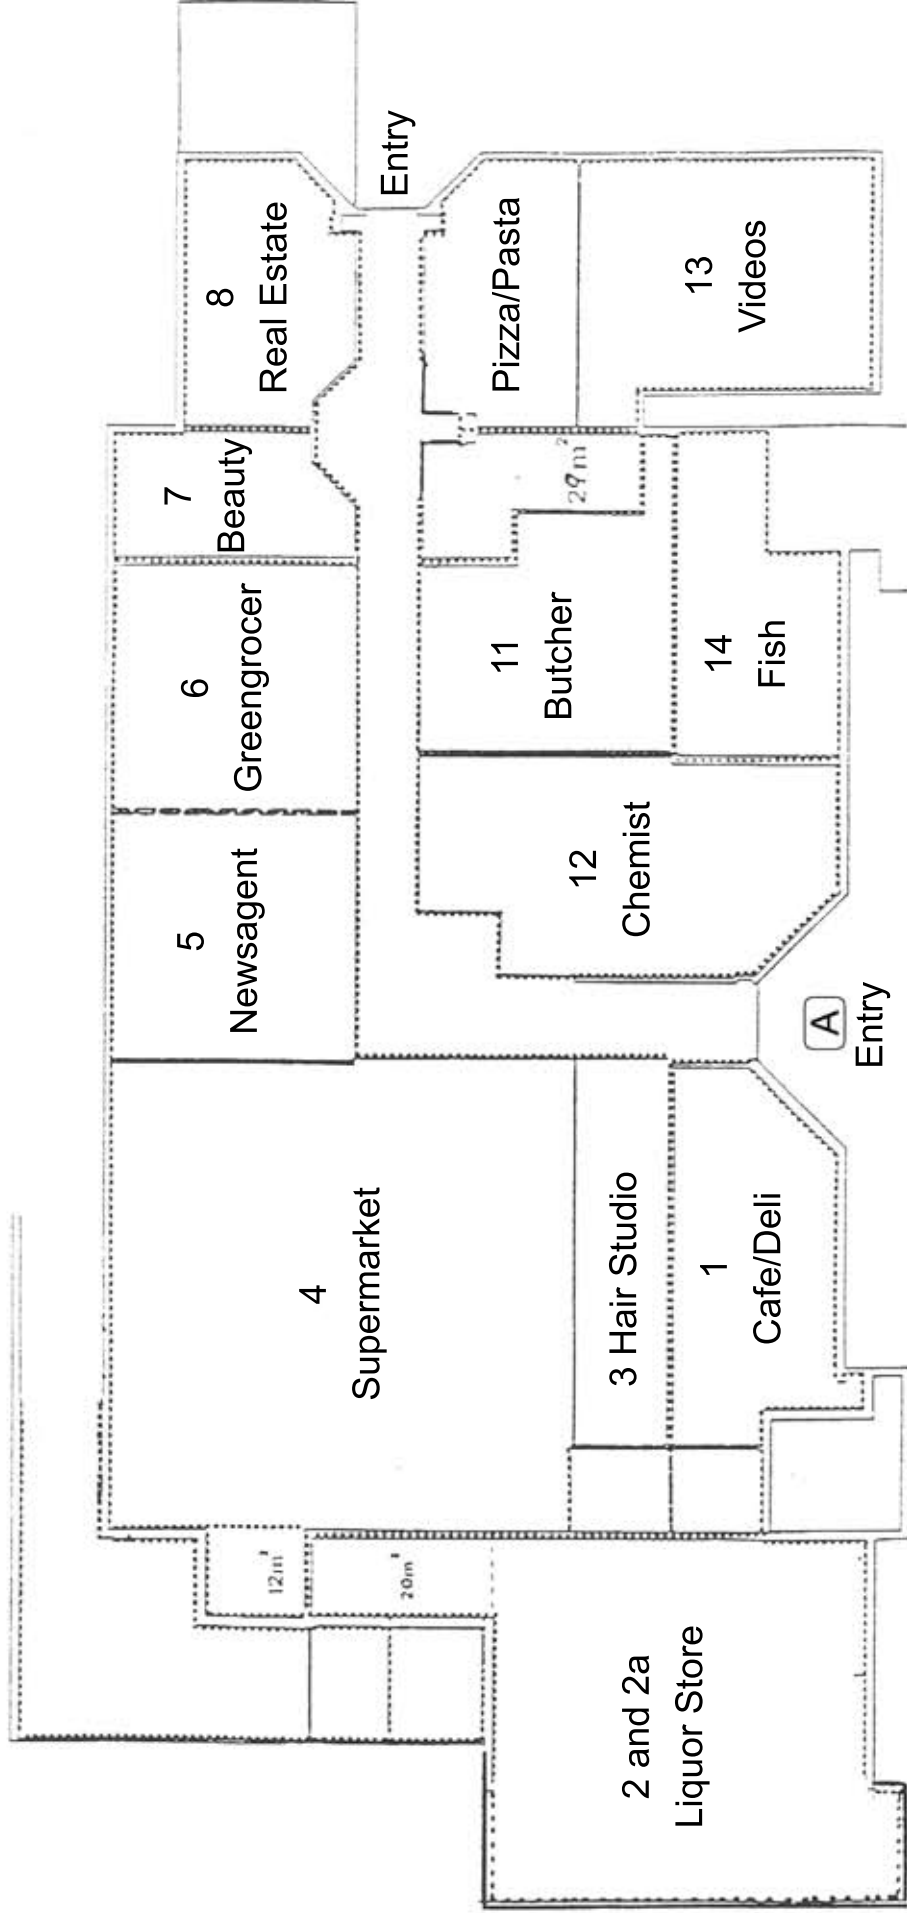

City Beach Shopping Centre

31 Gayton Road, City Beach 6015

Areas shown are for location purposes only and are not to scale

Prices are inclusive of GST and subject to change without notice

Area A: 2m x 1m \$330 per week