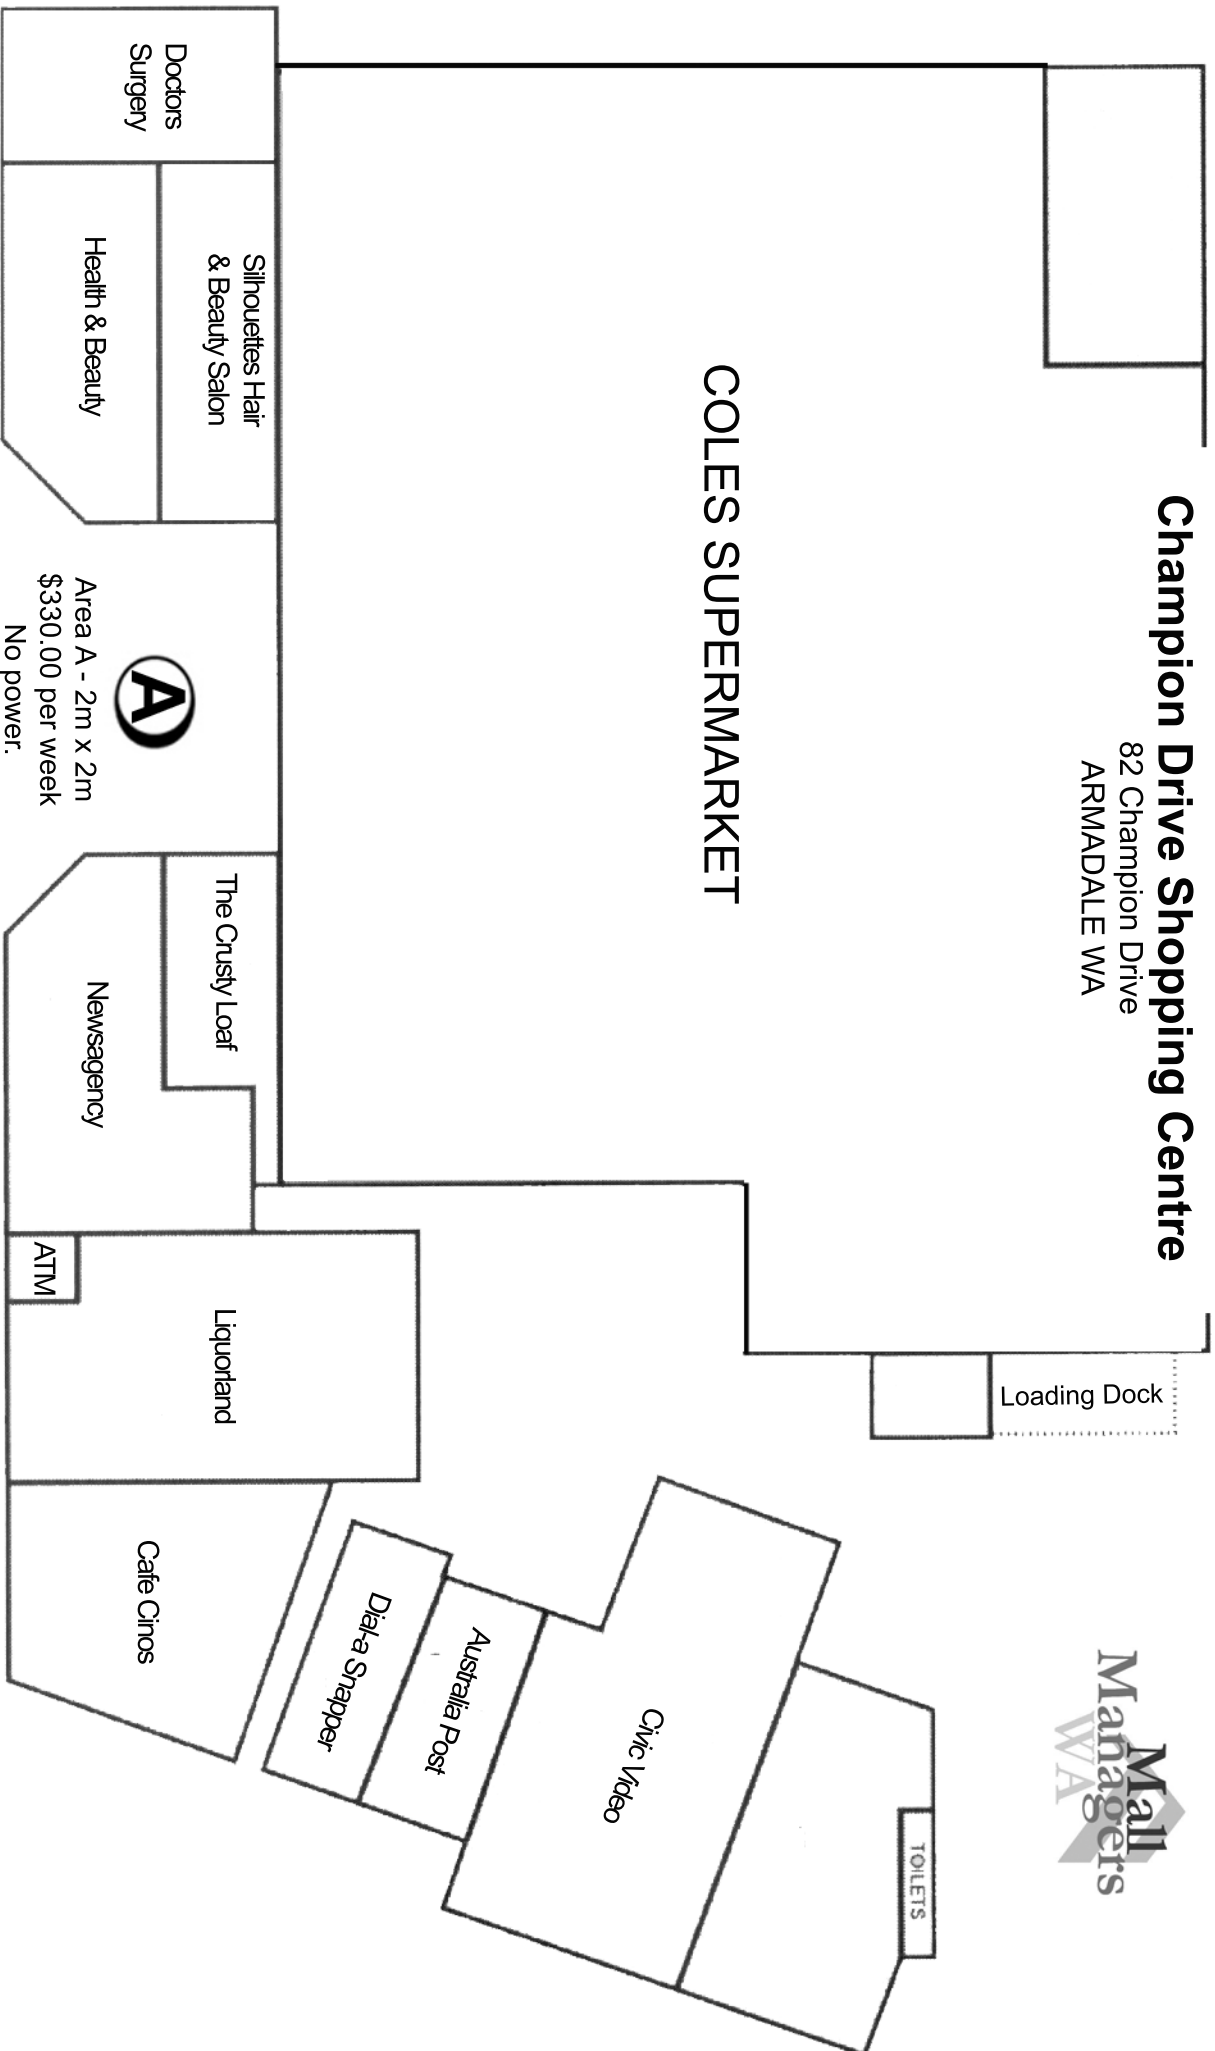

Champion Drive Shopping Centre

82 Champion Drive
ARMADALE WA

COLES SUPERMARKET

Area A - 2m x 2m
\$330.00 per week
No power.

Loading Dock

TOILETS