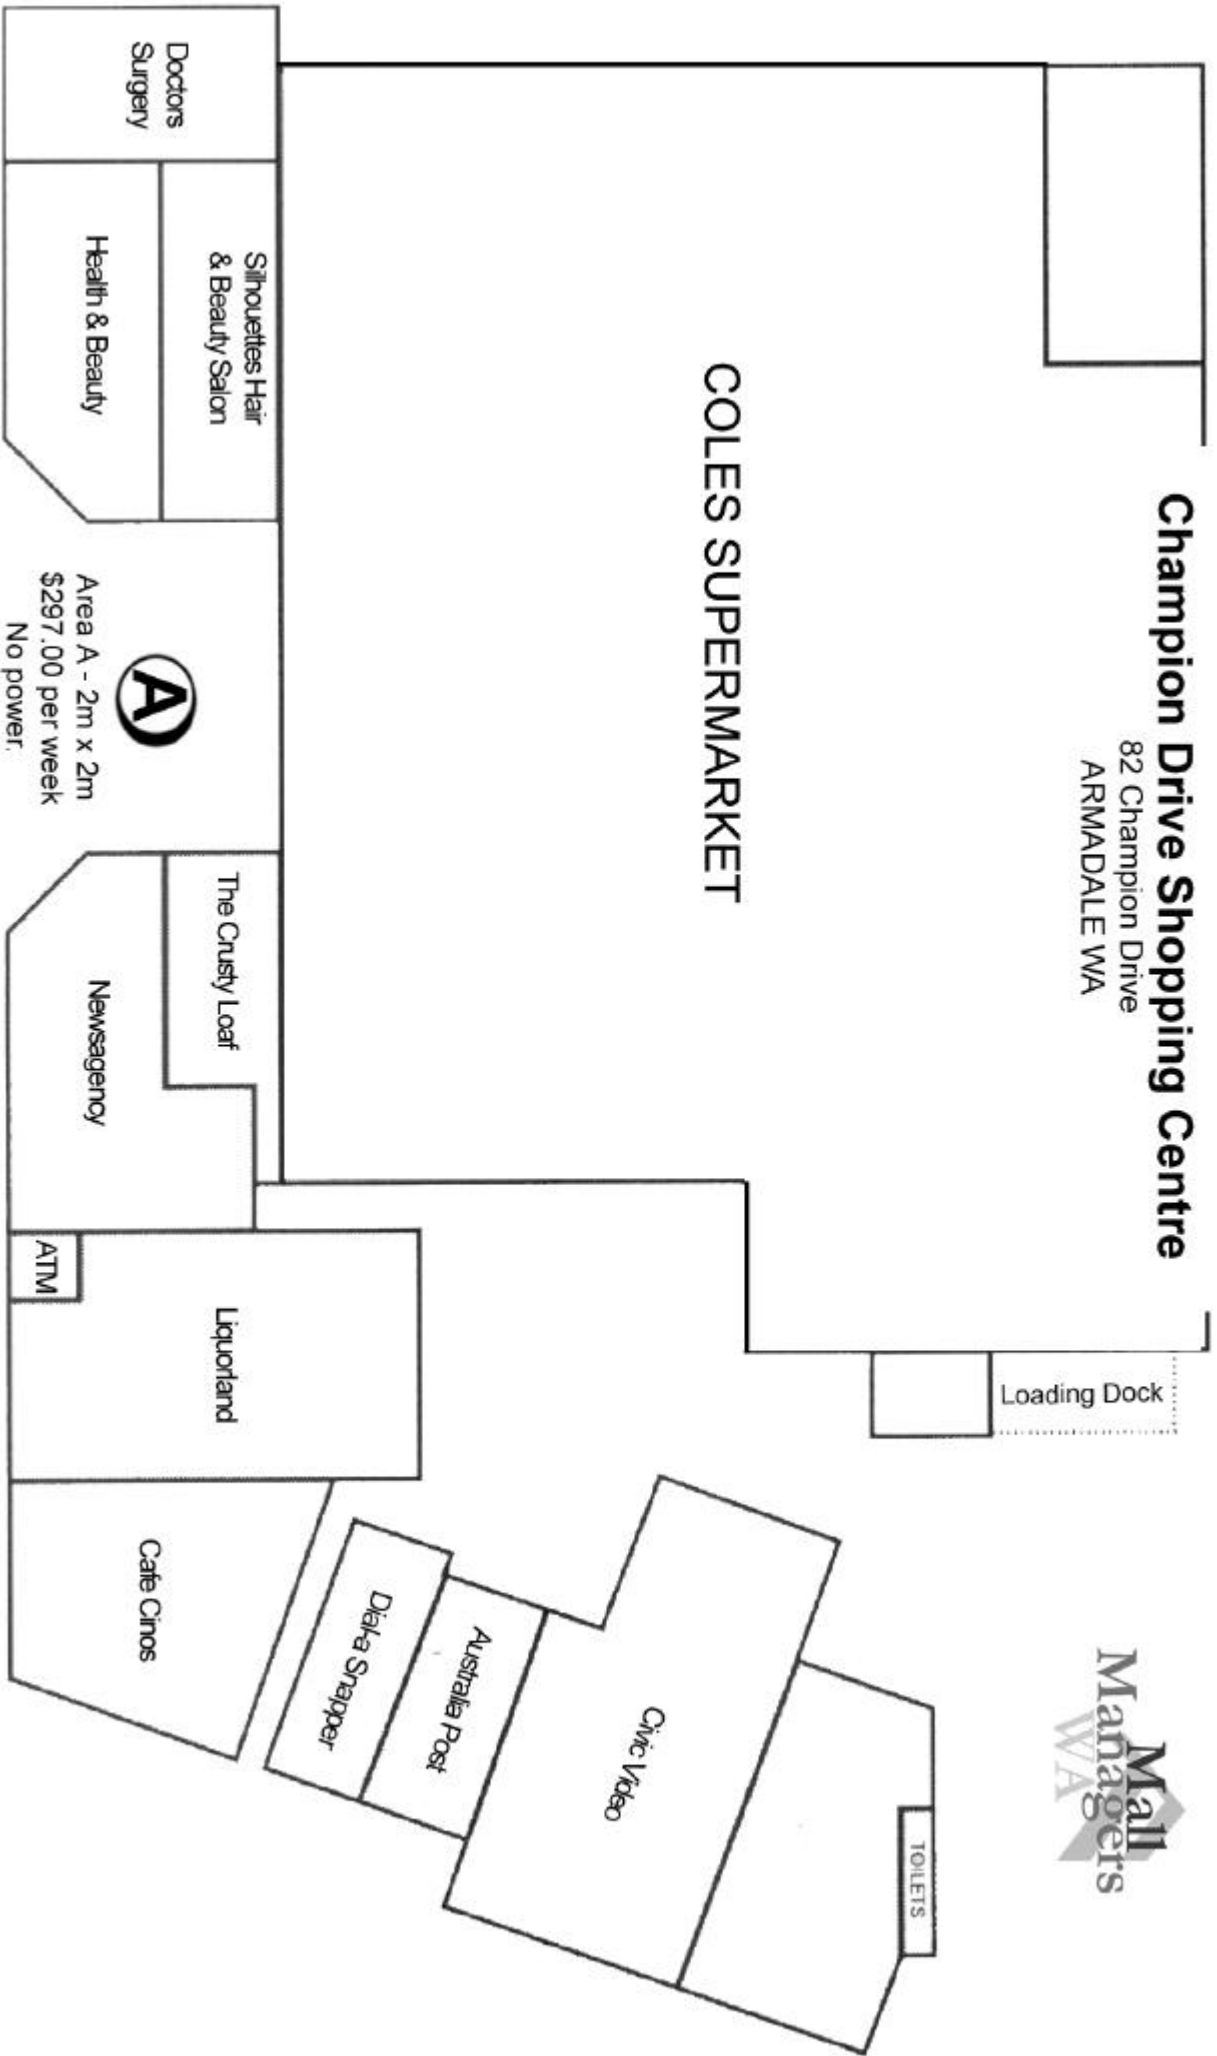

Champion Drive Shopping Centre

82 Champion Drive
ARMADALE WA

COLES SUPERMARKET

Doctors
Surgery

Silhouettes Hair
& Beauty Salon

Health & Beauty

Area A - 2m x 2m
\$297.00 per week
No power.

The Crusty Loaf

Newsagency

Liquorland

ATM

Cafe Cinos

Dial-a-Snapper

Australia Post

Civic Video

TOILETS

Loading Dock