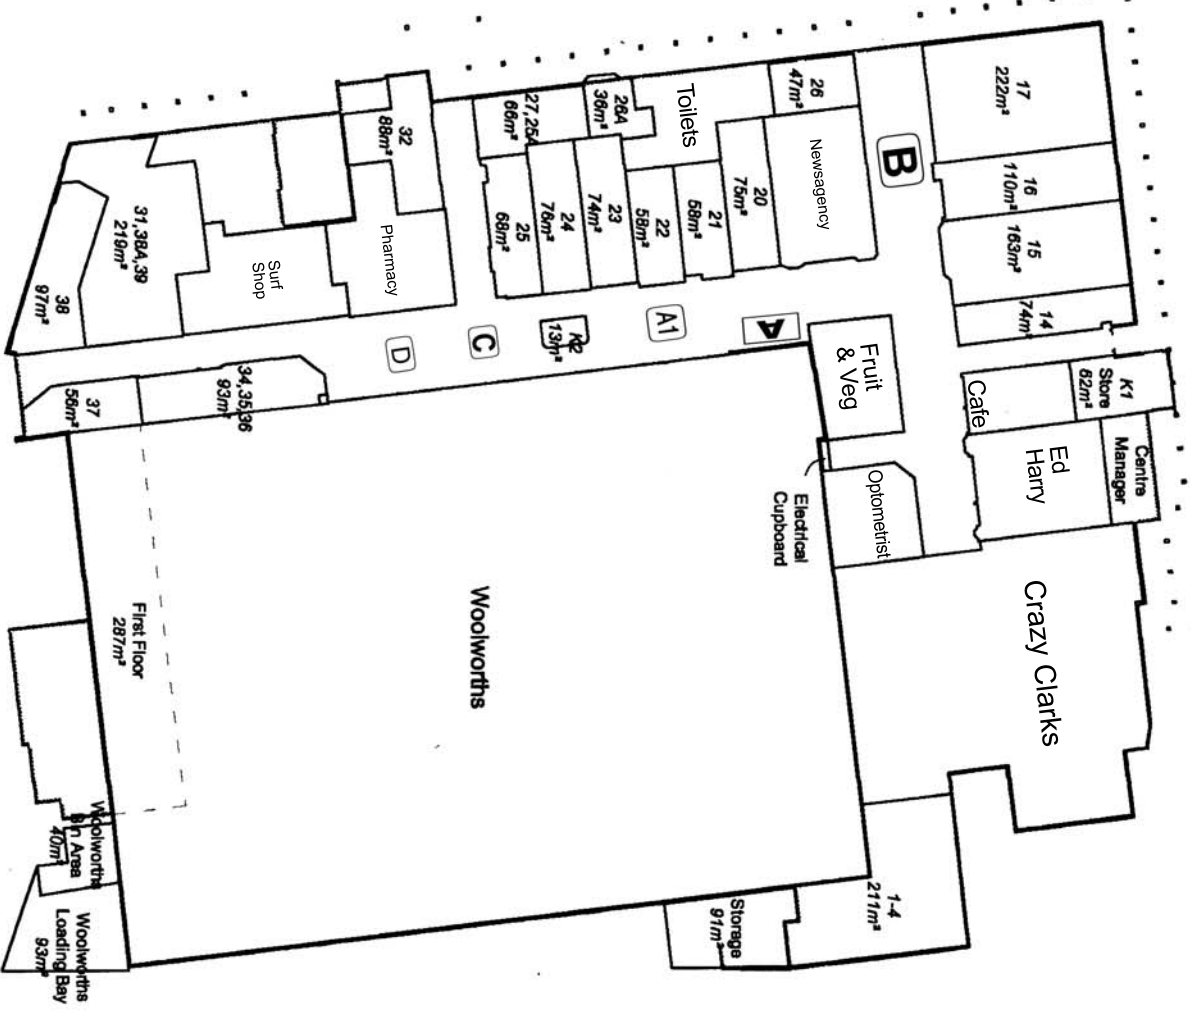

307 Gt Eastern Highway
MIDLAND WA 6056

Basic Pricing Information

- Area A 3m x 2m \$660pw no power (6 trestles)
- Area A1 3m x 2m \$660pw no power (6 trestles)
- Area B 2m x 2m \$660pw powered (1 trestle)
- Area C 3m x 2m \$660pw powered (6 trestles)
- Area D 2m x 2m \$660pw no power (4 trestles)

Areas shown are for location identification only and are not to scale. Areas subject to change without notice.
Prices include GST and are subject to change without notice.
Updated 11/7/2008