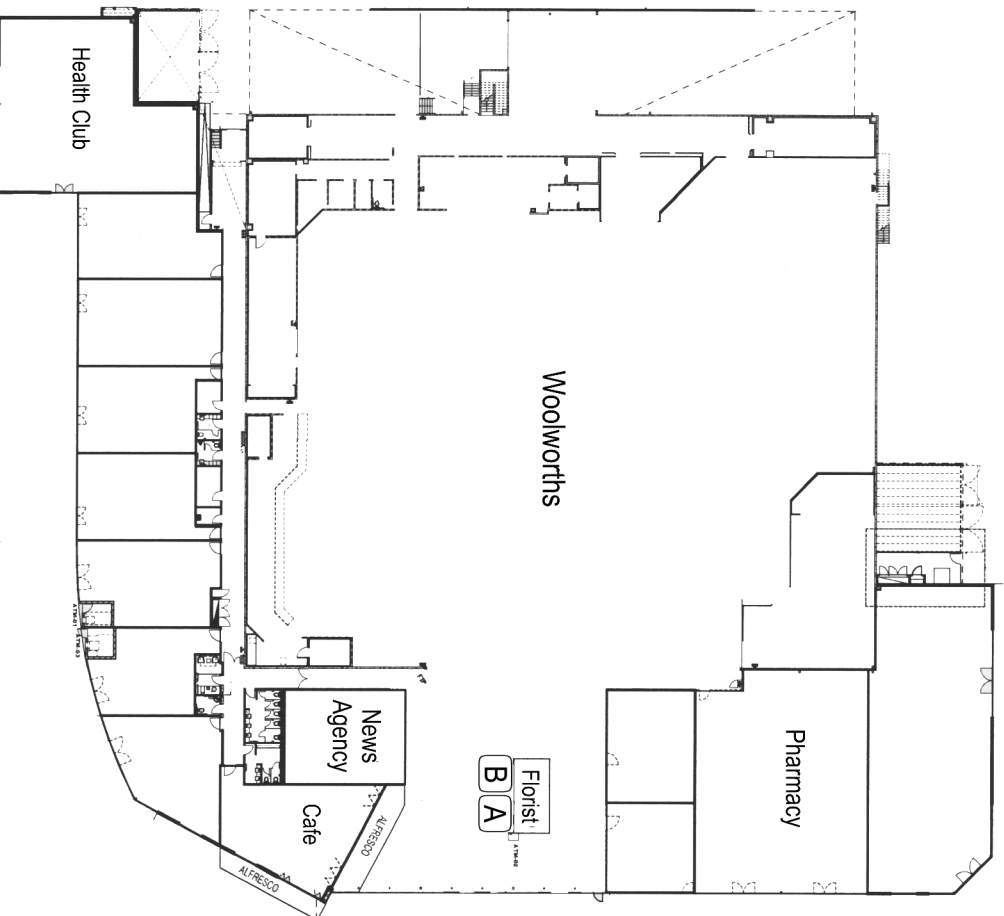

CARRAMAR VILLAGE

Cnr Joondalup & Cheriton Dves
Carramar

BASIC PRICING INFORMATION

Area A 4m x 2m **\$440.00 pw**

Area B 4m x 2m **\$440.00pw**

No power. No centre equipment available

Prices include GST and are subject
to change without notice.

Areas shown are for location
identification only and are
not to scale.

Plan updated 24/7/2009