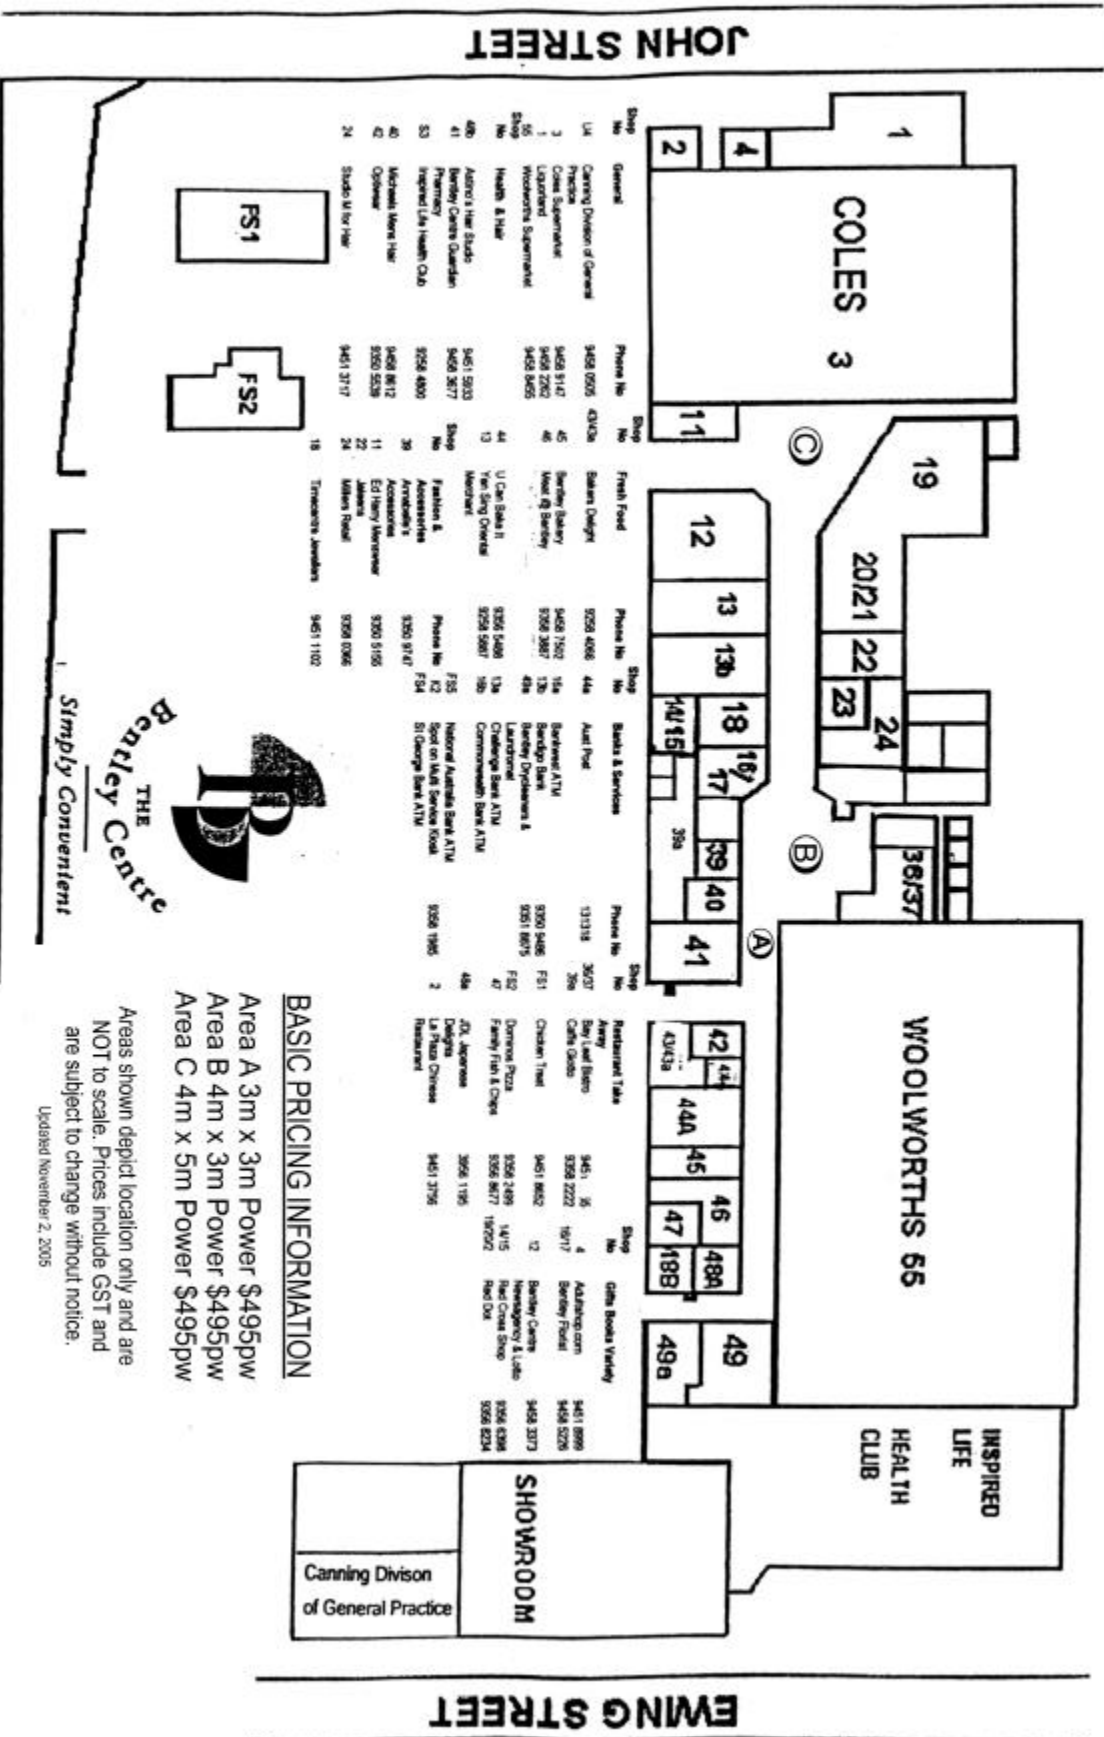

**The Bentley Centre**  
 1140 Albany Highway  
**BENTLEY**

Shop No	General	Phone No	Shop No	Fresh Food	Phone No	Shop No	Books & Services	Phone No	Shop No	Restaurant Take Away	Shop No	Gift Boxes Variety		
1	Canning Division of General Practice	9458 0055	43A	Bakery Delight	9259 4086	44	Avail Post	131318	36/37	Bay Leaf Bistro Cafe Drive	9451 36	4	Address.com Bentley Postal	9451 8899
2	China Supermarket	9458 9147	45	Bakery Bakery	9458 7592	14	Bakewell ATM	9300 9486	F51	Chicken Thiel	9451 8632	12	Bentley Centre Hairdressers & Lashes	9458 3373
3	Liquidart	9458 2202	46	Meat @ Bentley	9258 2887	13b	Bakery Overlays & Laminations	9251 8875	F52	Dorrons Pizzeria Family Fish & Chips	9256 2499	14/15	Merchandise Shop	9256 6296
4	Woolworths Supermarket	9458 8855	48	U-Cut Dials II	9256 5488	13a	Cherrydown Bank ATM	9256 5887	47	Family Fish & Chips	9256 8877	18/202	Real Dix	9256 8234
5	Health & Hair		44	Van Deyn Optical	9258 5887	18b	Commonwealth Bank ATM		48	DL American Deli	3956 1196			
6	Audrey Hair Studio	9451 5323	13	Fashion & Accessories		F55	National Australia Bank ATM	9258 1985	2	La Patis Chienne Restaurant	9451 3796			
7	Bentley Centre Garden	9458 3877	38	Artistic Hair	9258 9147	F54	Spot on Hair Services Kiosk							
8	Pharmacy	9258 4800	39	Artistic Hair			St George Bank ATM							
9	Pharmacy (Lia Health Care)		11	Artistic Hair										
10	Michael Moore Hair	9458 8812	22	Artistic Hair										
11	Optician	9258 5239	24	Artistic Hair										
12	Optician	9451 3717	18	Timon's Jewellers	9451 1102									

**THE Bentley Centre**  
*Simply Convenient*

**BASIC PRICING INFORMATION**

- Area A 3m x 3m Power \$495pw
- Area B 4m x 3m Power \$495pw
- Area C 4m x 5m Power \$495pw

Areas shown depict location only and are NOT to scale. Prices include GST and are subject to change without notice.

Updated November 2, 2005

**ALBANY HIGHWAY**

**EMING STREET**

**JOHN STREET**