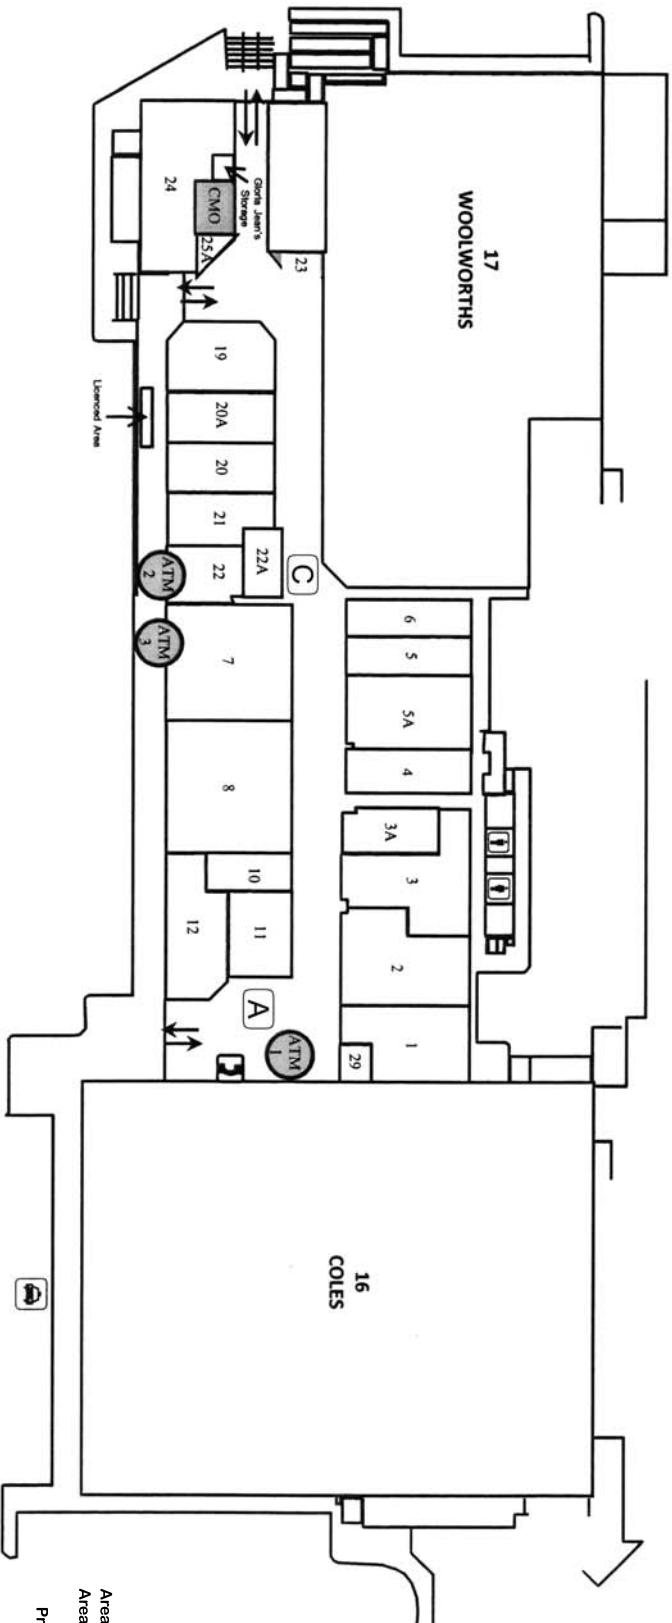

### Basic Pricing Information

Area A 3.0m x 4.0m \$550.00pw. Powered  
 Area C 2.0m x 1.5m \$440.00pw. Powered

Prices include GST and are subject to change without notice.

S1

S2