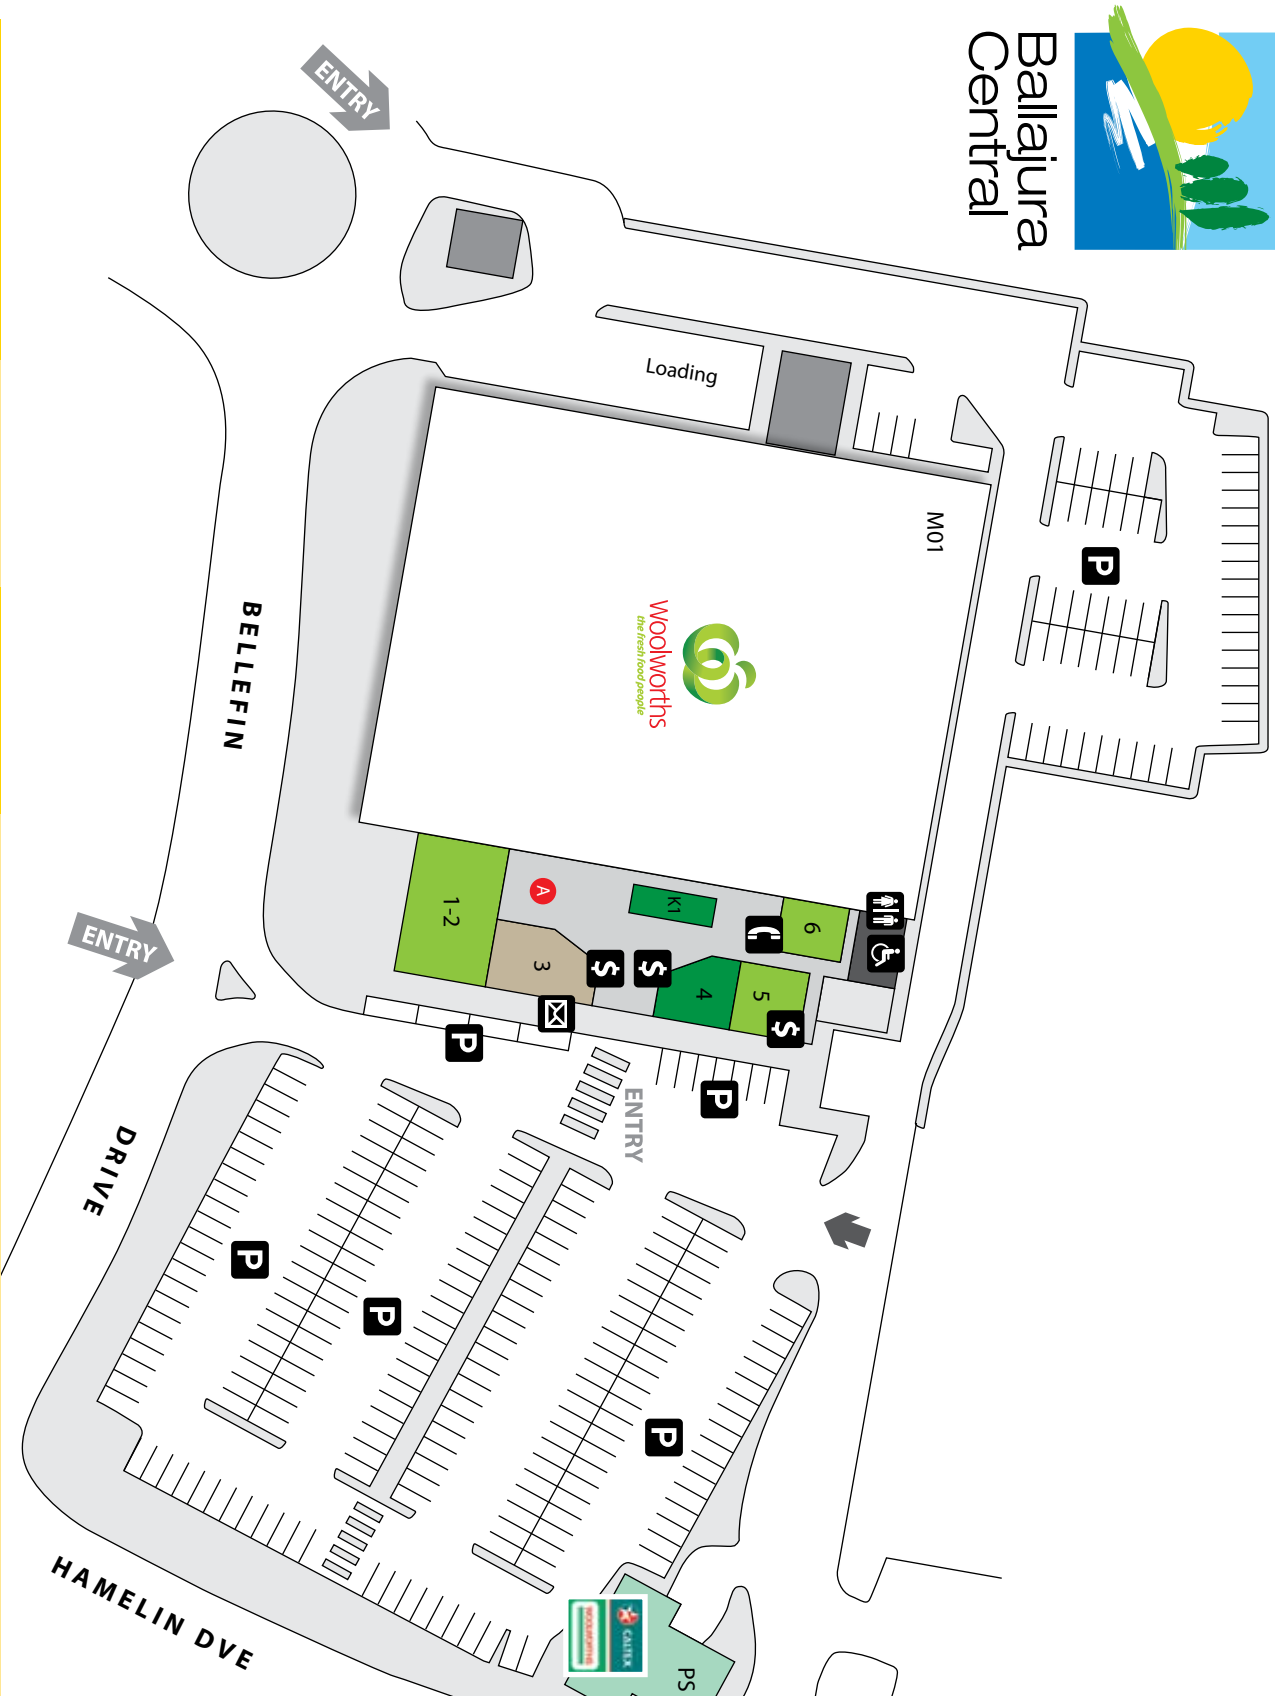

Ballajura Central

TRADING HOURS:

Mon - Wed & Fri	8.00am - 6.00pm
Thursday	9.00am - 9.00pm
Saturday	8.00am - 5.00pm
Sunday	Closed

Some stores may vary.

GLA

Woolworths	3,604m ²
Specialty	1,075m ²
Total	4,679m²

CAR PARKING

Total Carparks	300
----------------	-----

Toilets
 Disabled Toilet
 Postboxes
 Telephone
 Parking
 ATM
 Casual Leasing
 Details available from
 Mail Managers WA P/L
 Phone (08) 94094092

Cnr Hamelin & Bellefin Drive BALLAJURA WA 6066
 PO Box 7421 Cloisters Square WA 6850
 T (08) 9269 5900 - F (08) 9269 5999
Leasing: 0458 192 867 Patrick O'Neil

- MAJORS
 - M01 Woolworths
- FOOD CATERING
 - K1 Blue Star Café
 - 4 Tang Chinese Takeaway
- FOOD RETAIL
 - 6 Ballajura Seafood
 - 5 Lucky 7
 - 1-2 Woolworths Liquor
- LEISURE
 - 3 Glenview Lottery Centre
- OTHER RETAIL
 - PS Woolworths Petrol Plus
- ATM
- ANZ
- Commonwealth
- RediATM